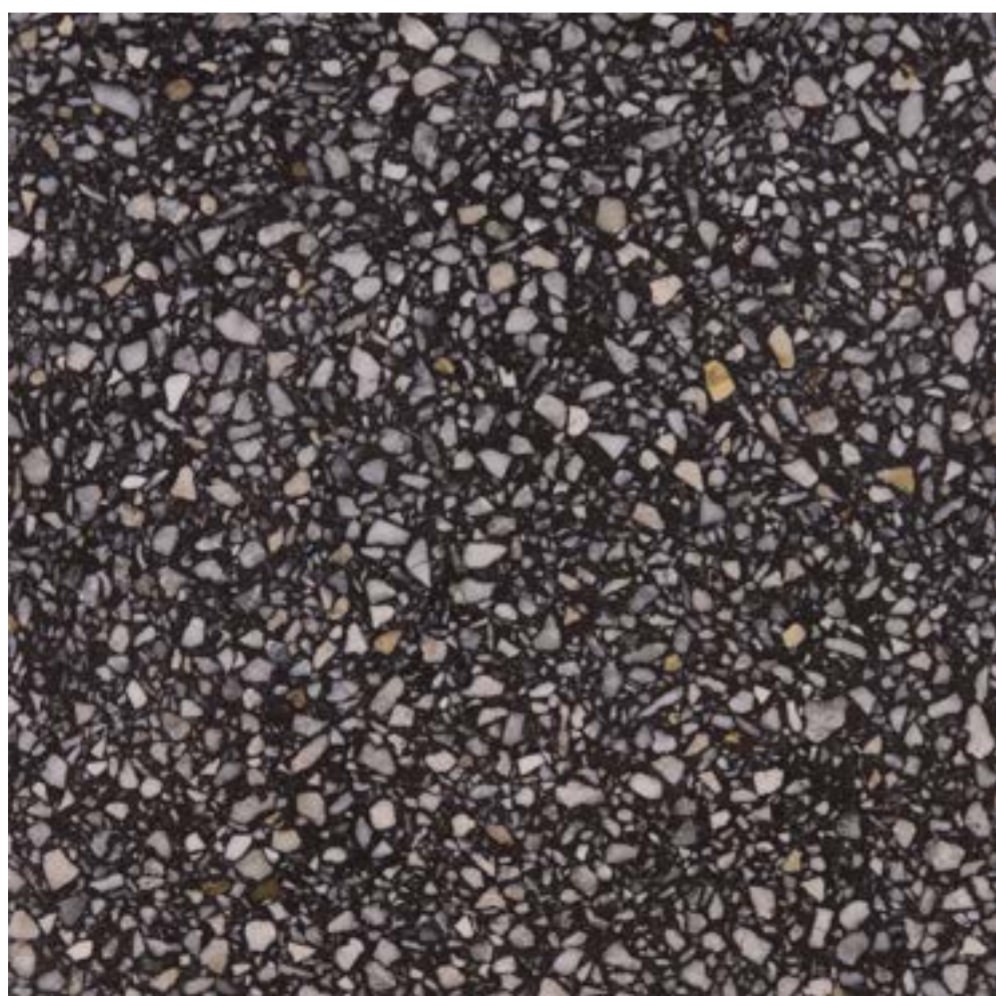

Terrazzo tile

Black Milan

Low Polish Brushed Surface

12" x 12"

SKU: 225029243

Look	Terrazzo Tile
Water Absorption	<6,5%
Impact resistance	Min 400mm
Breaking Strength	Min 5 Mpa
m² per box	0,72m
Unit	8

We care
for real life

Floor

Commercial

Restorable

Use treated
wastewater

Recovery of
productive
waste