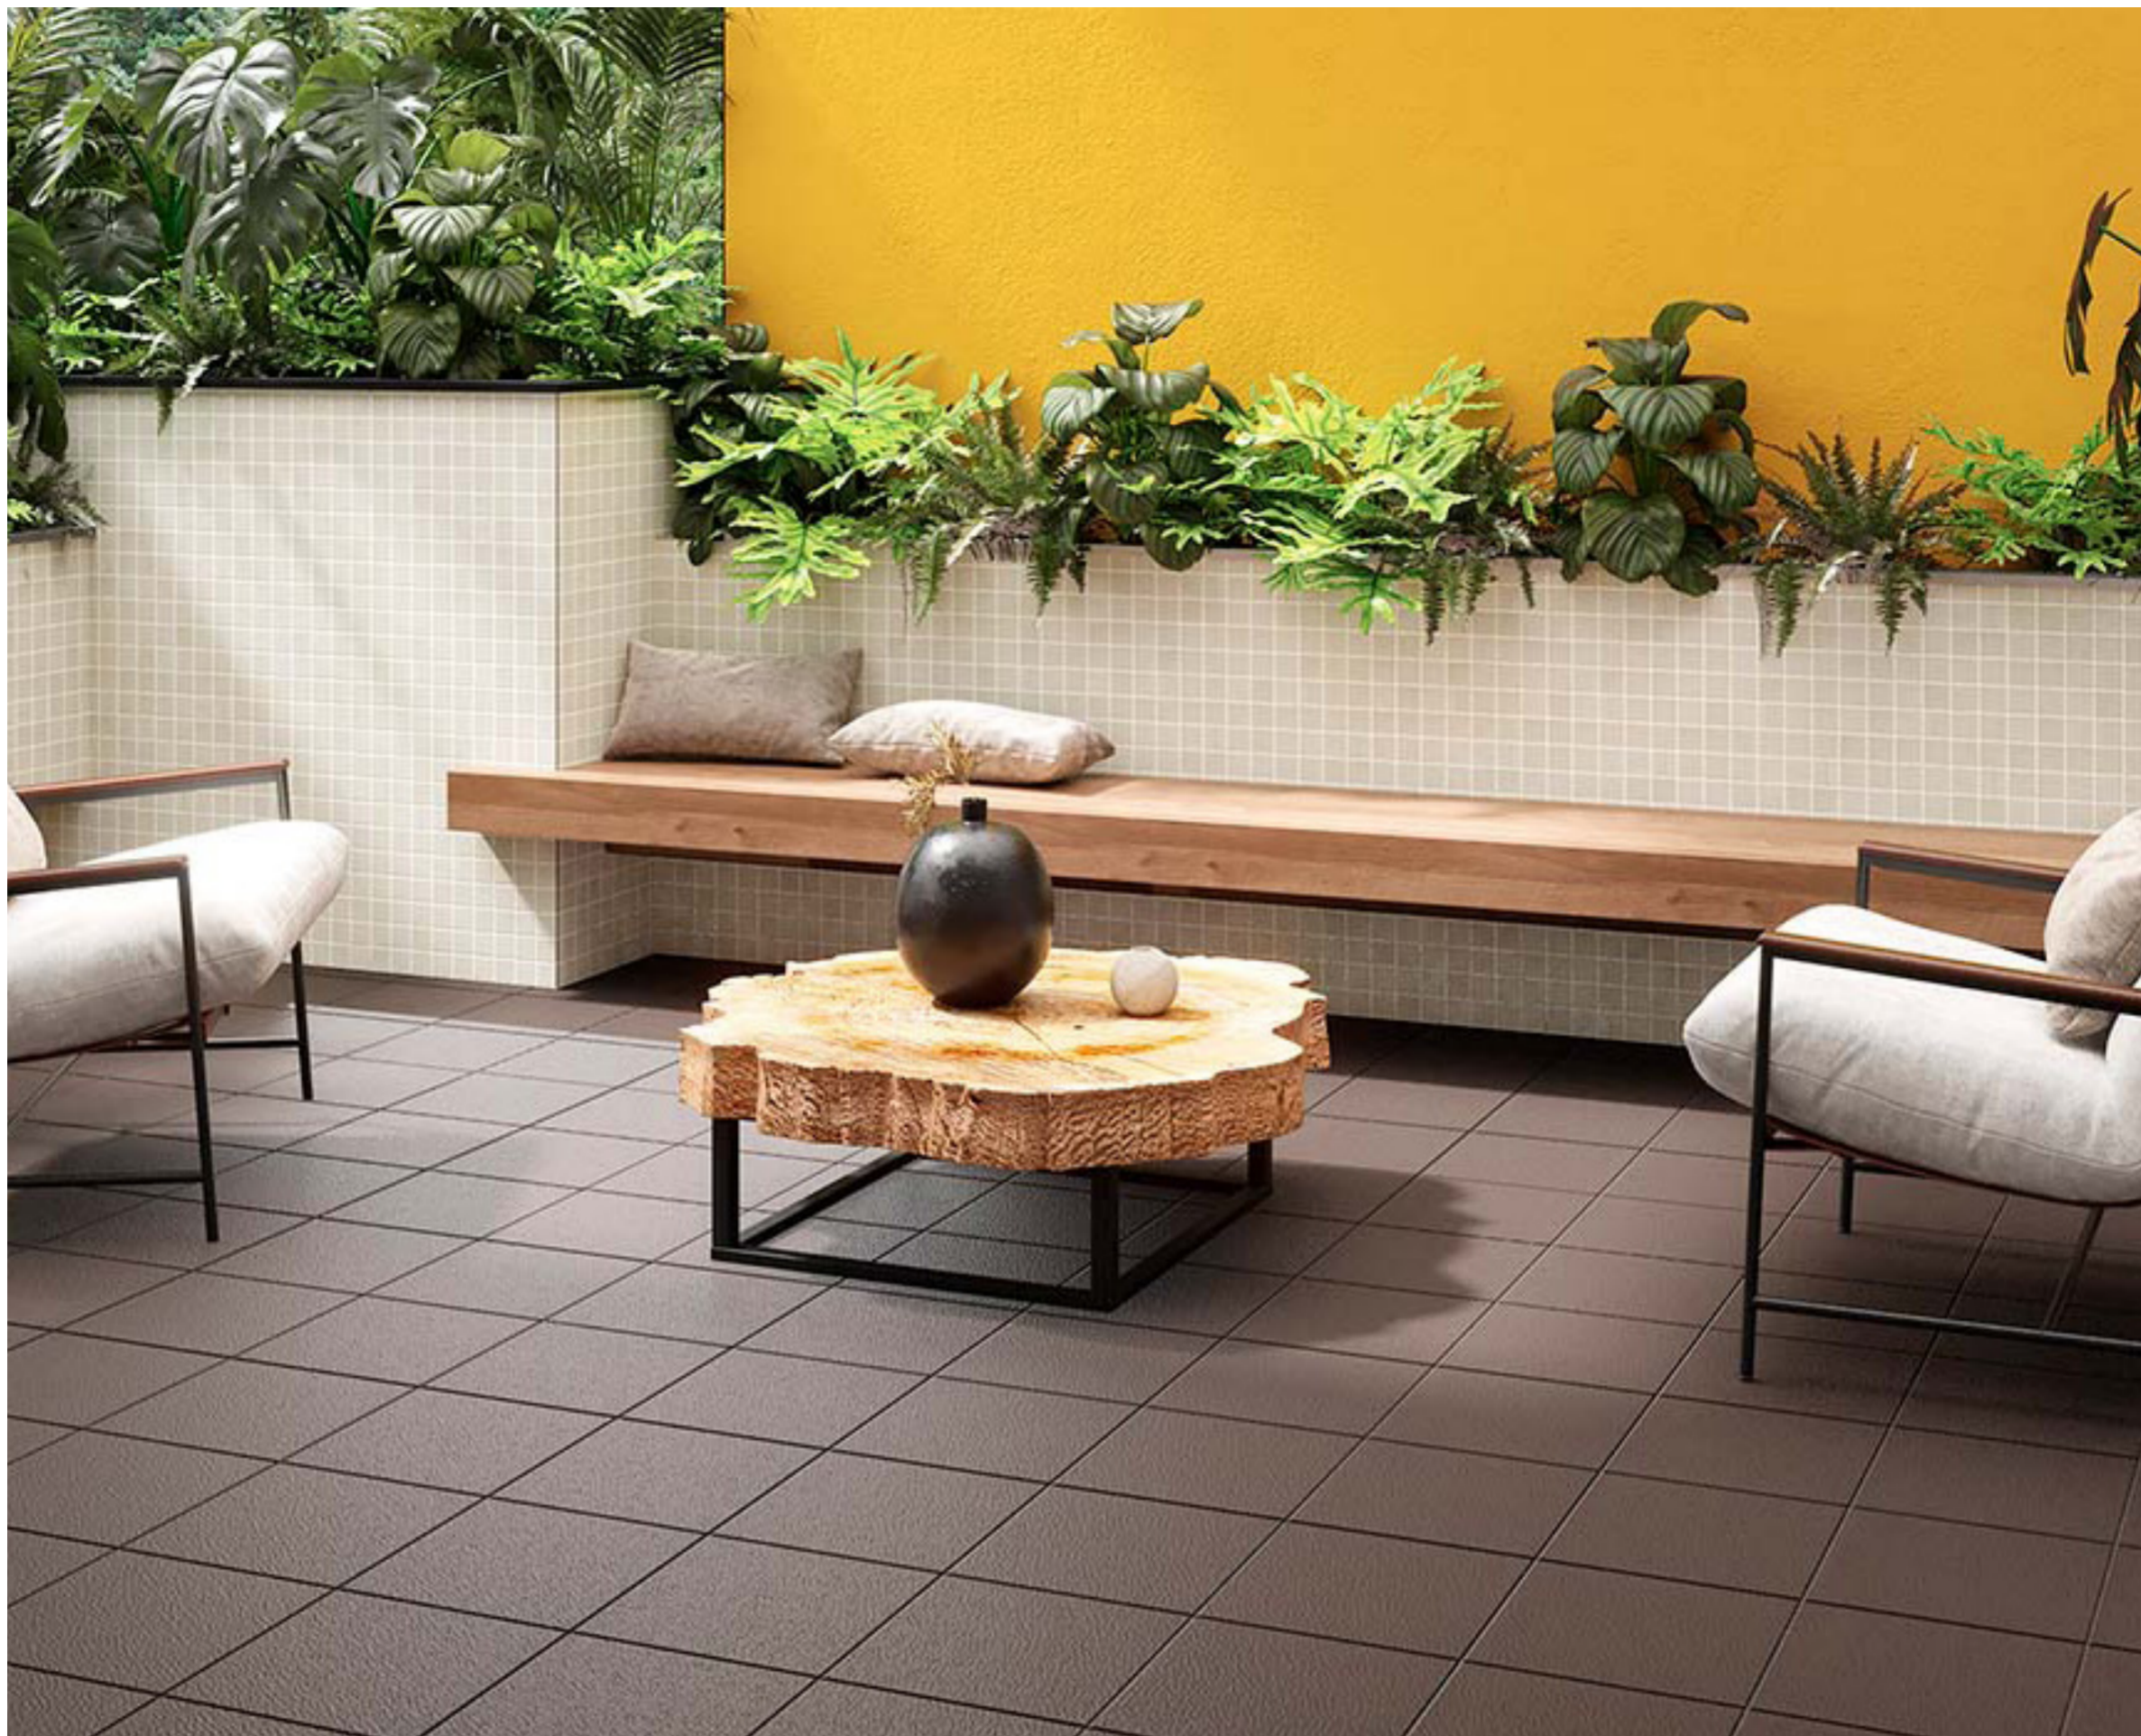

Wall/Floor

Commercial

Absorption

Quarry tile
Spanish Dark Gray
Smooth
12" x 12"

SKU: 225026413

Water Absorption	ASTM C373	< 6 %
Breaking Streght (LB)	ASTM C648	C 219 lbf
Resistance to Freeze	Not affected	
Dynamic C.O.F	> 0,42	
Thickness	7/16 inches	