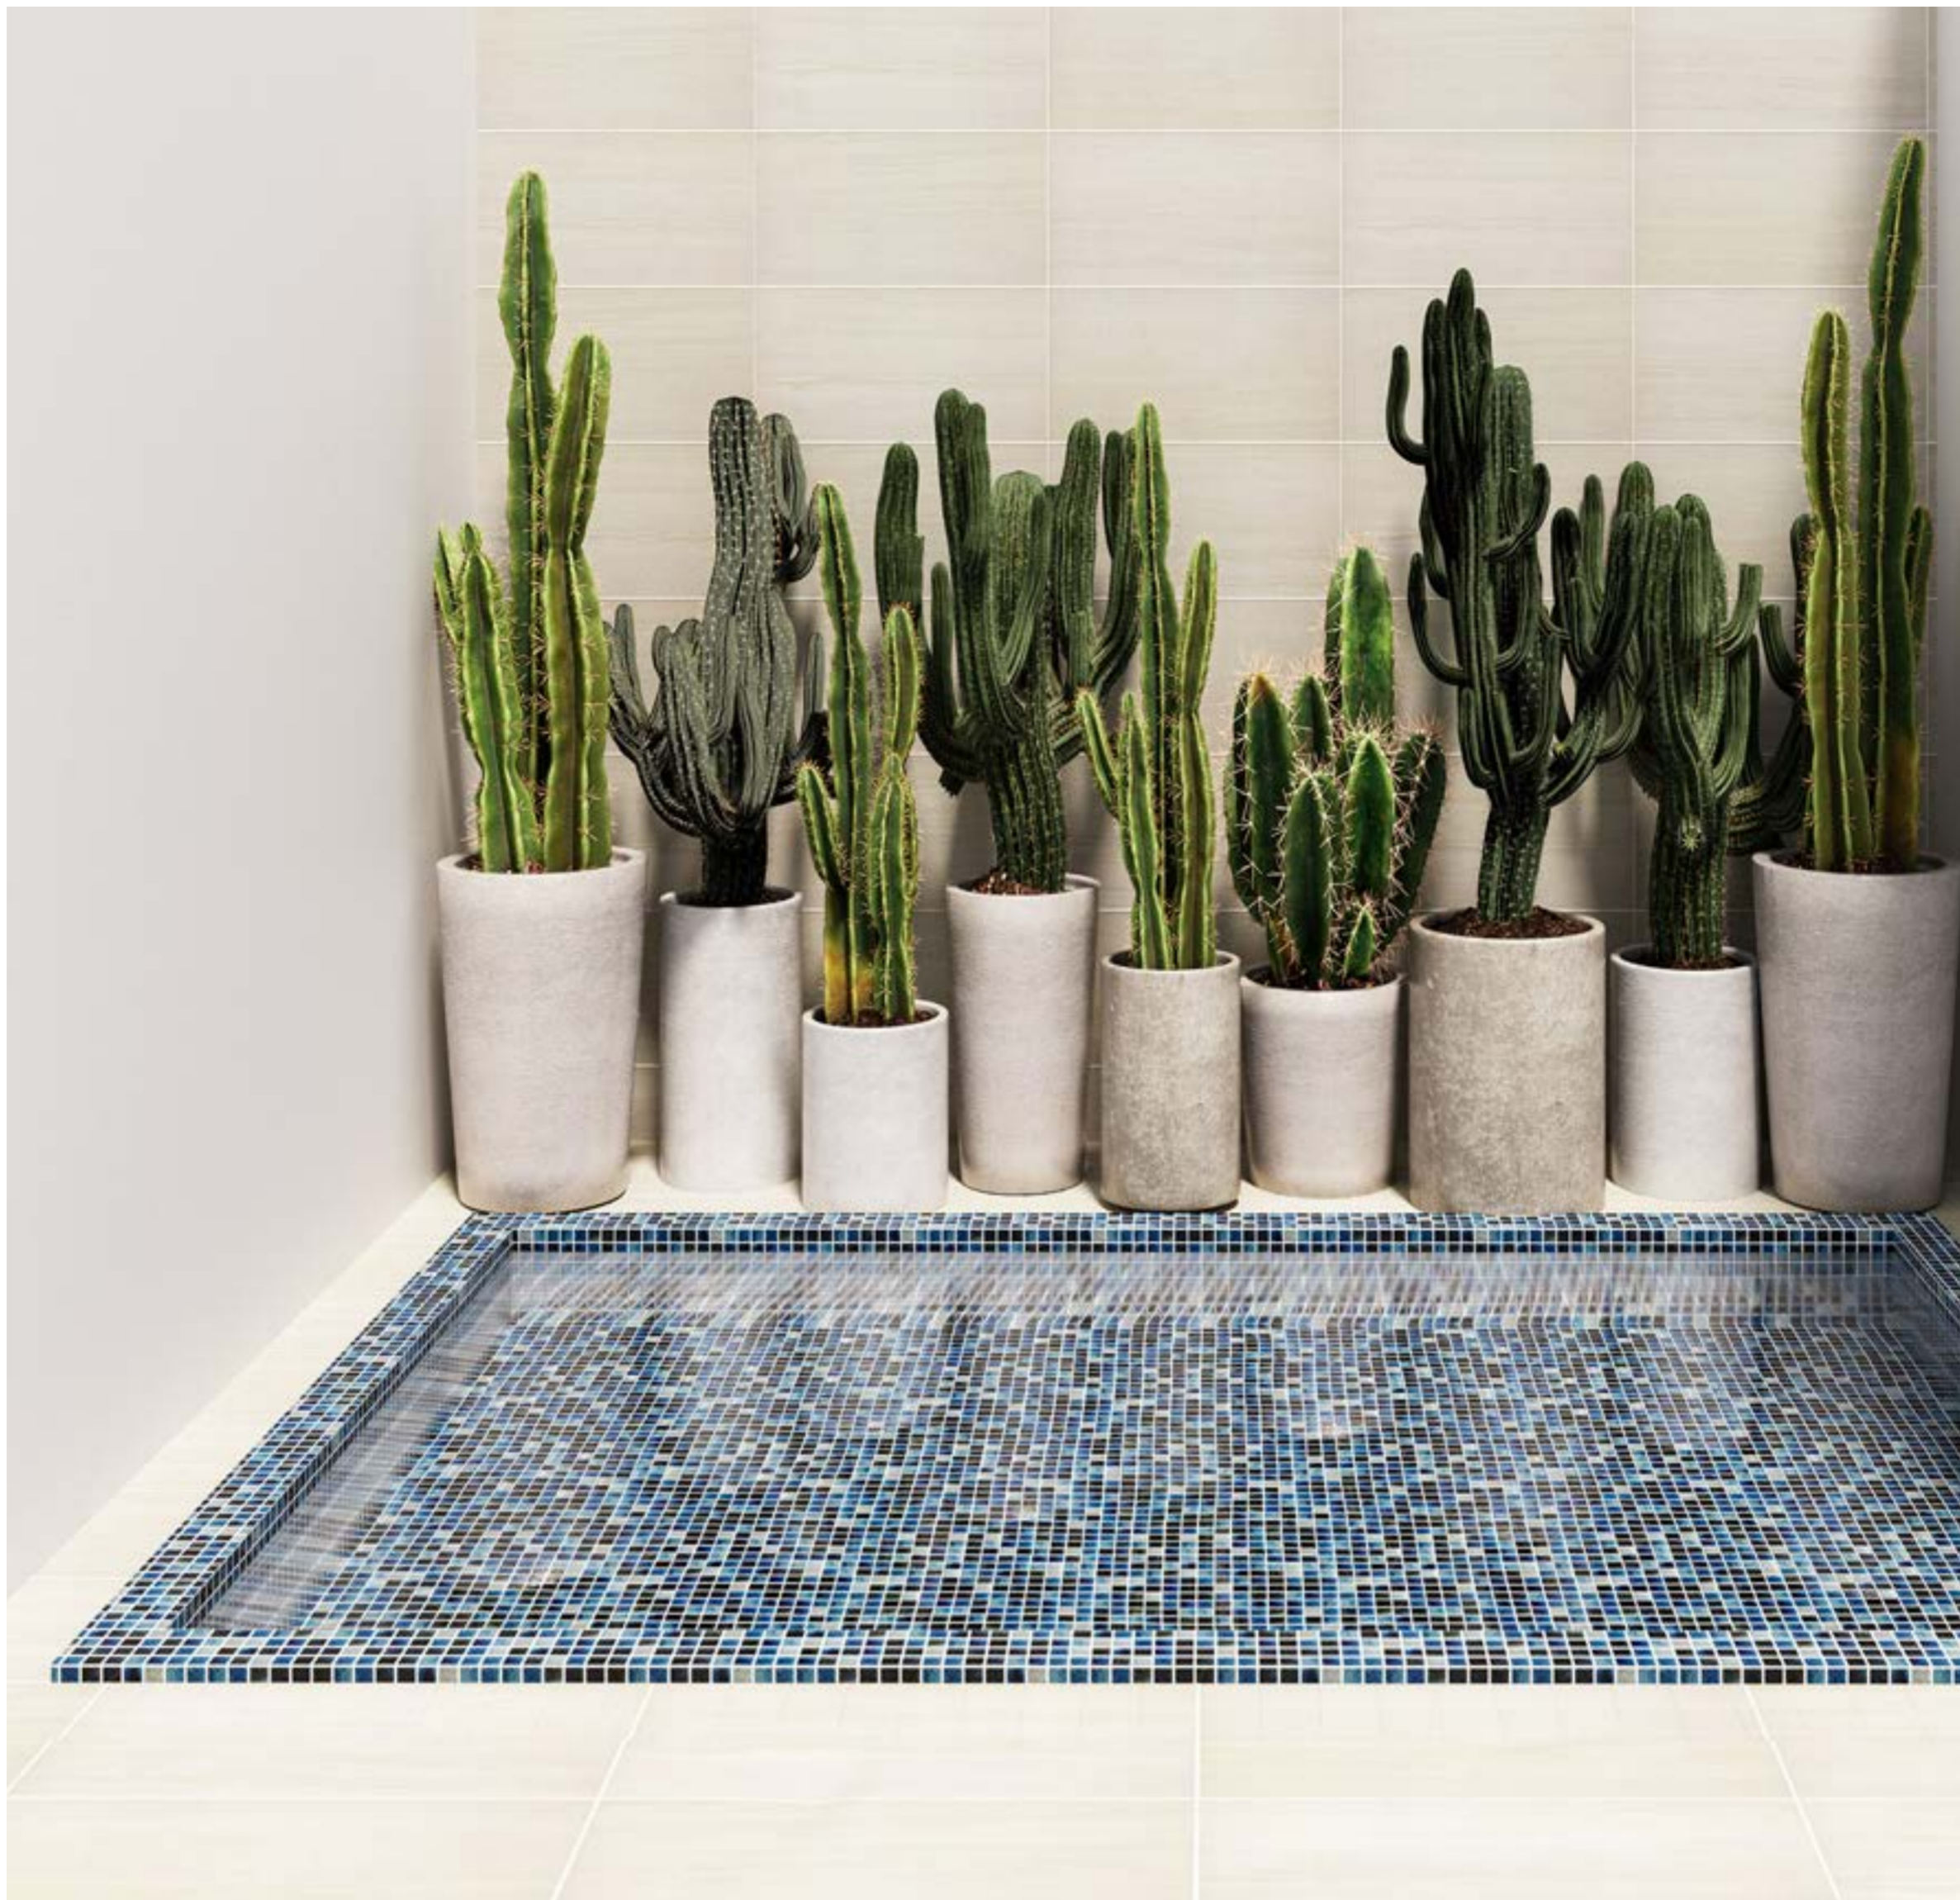

12" x 24"

SKU: 225029048

We care
for real life

Natural
Realism

Wall/Floor

Commercial

Satin

C1