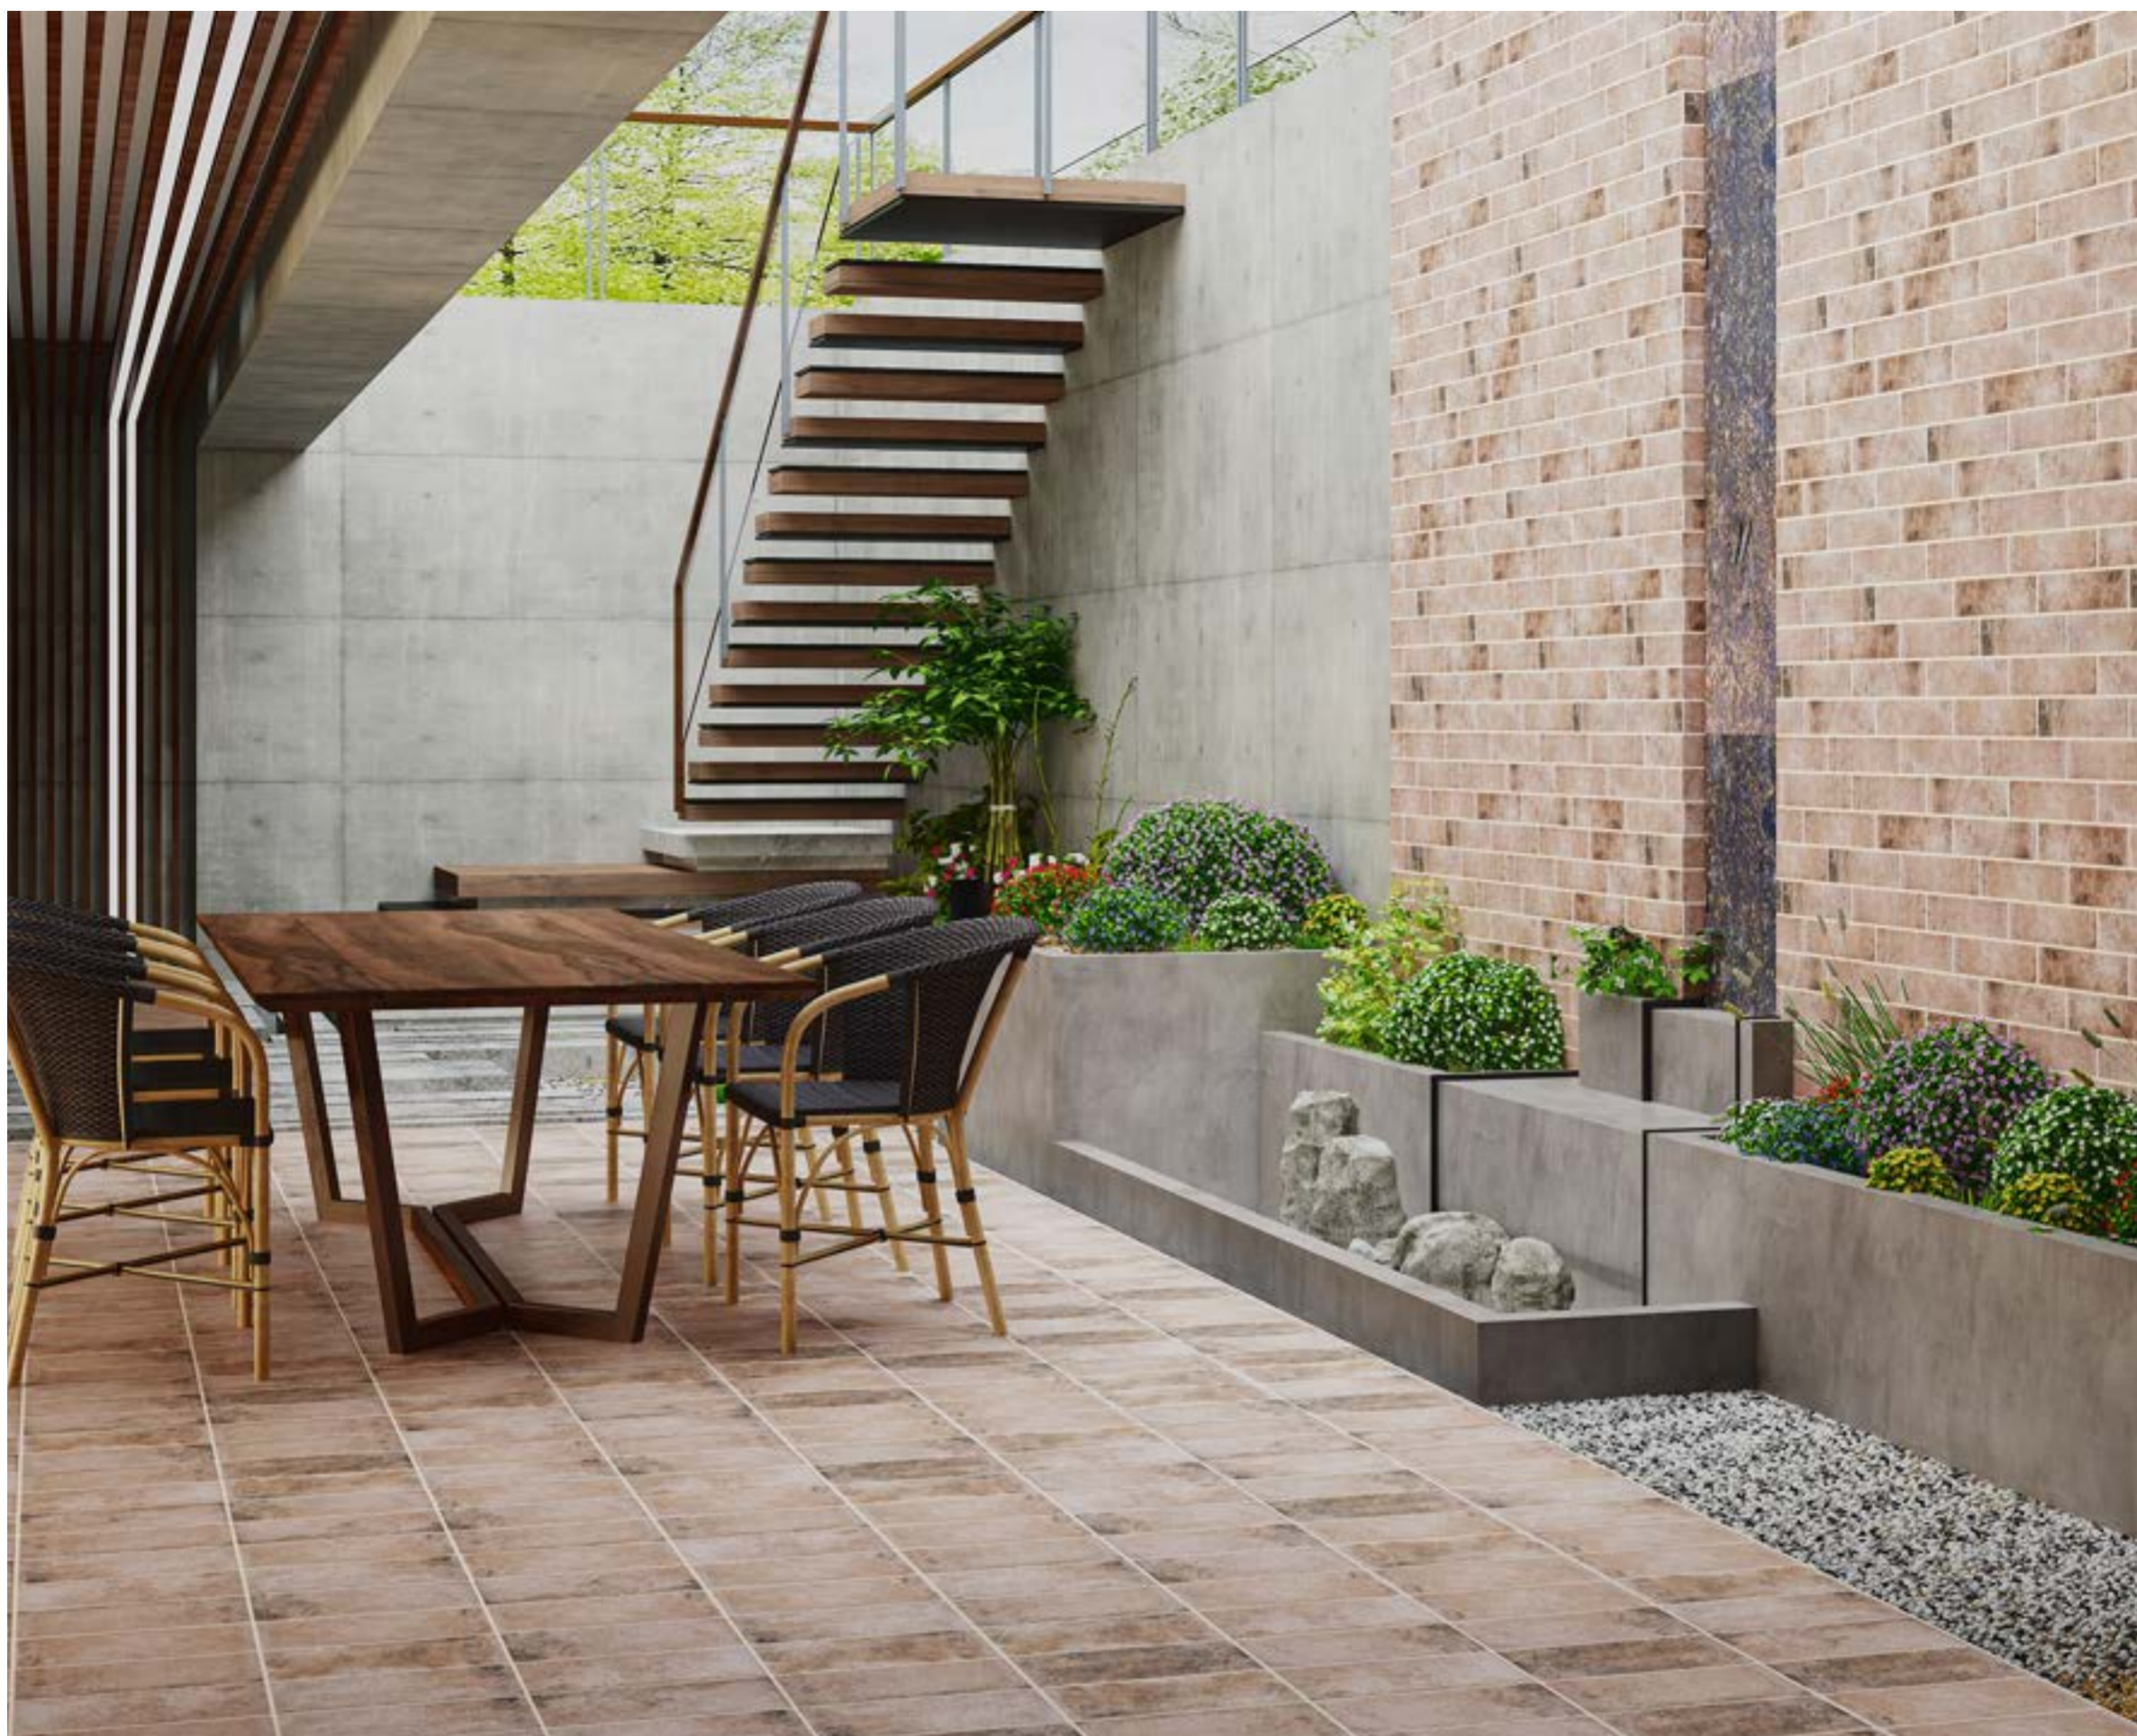

High

Absorption

Satin

>C6

Quarry tile

Porcelagres Damasco

6" x 12"

SKU: 225027659