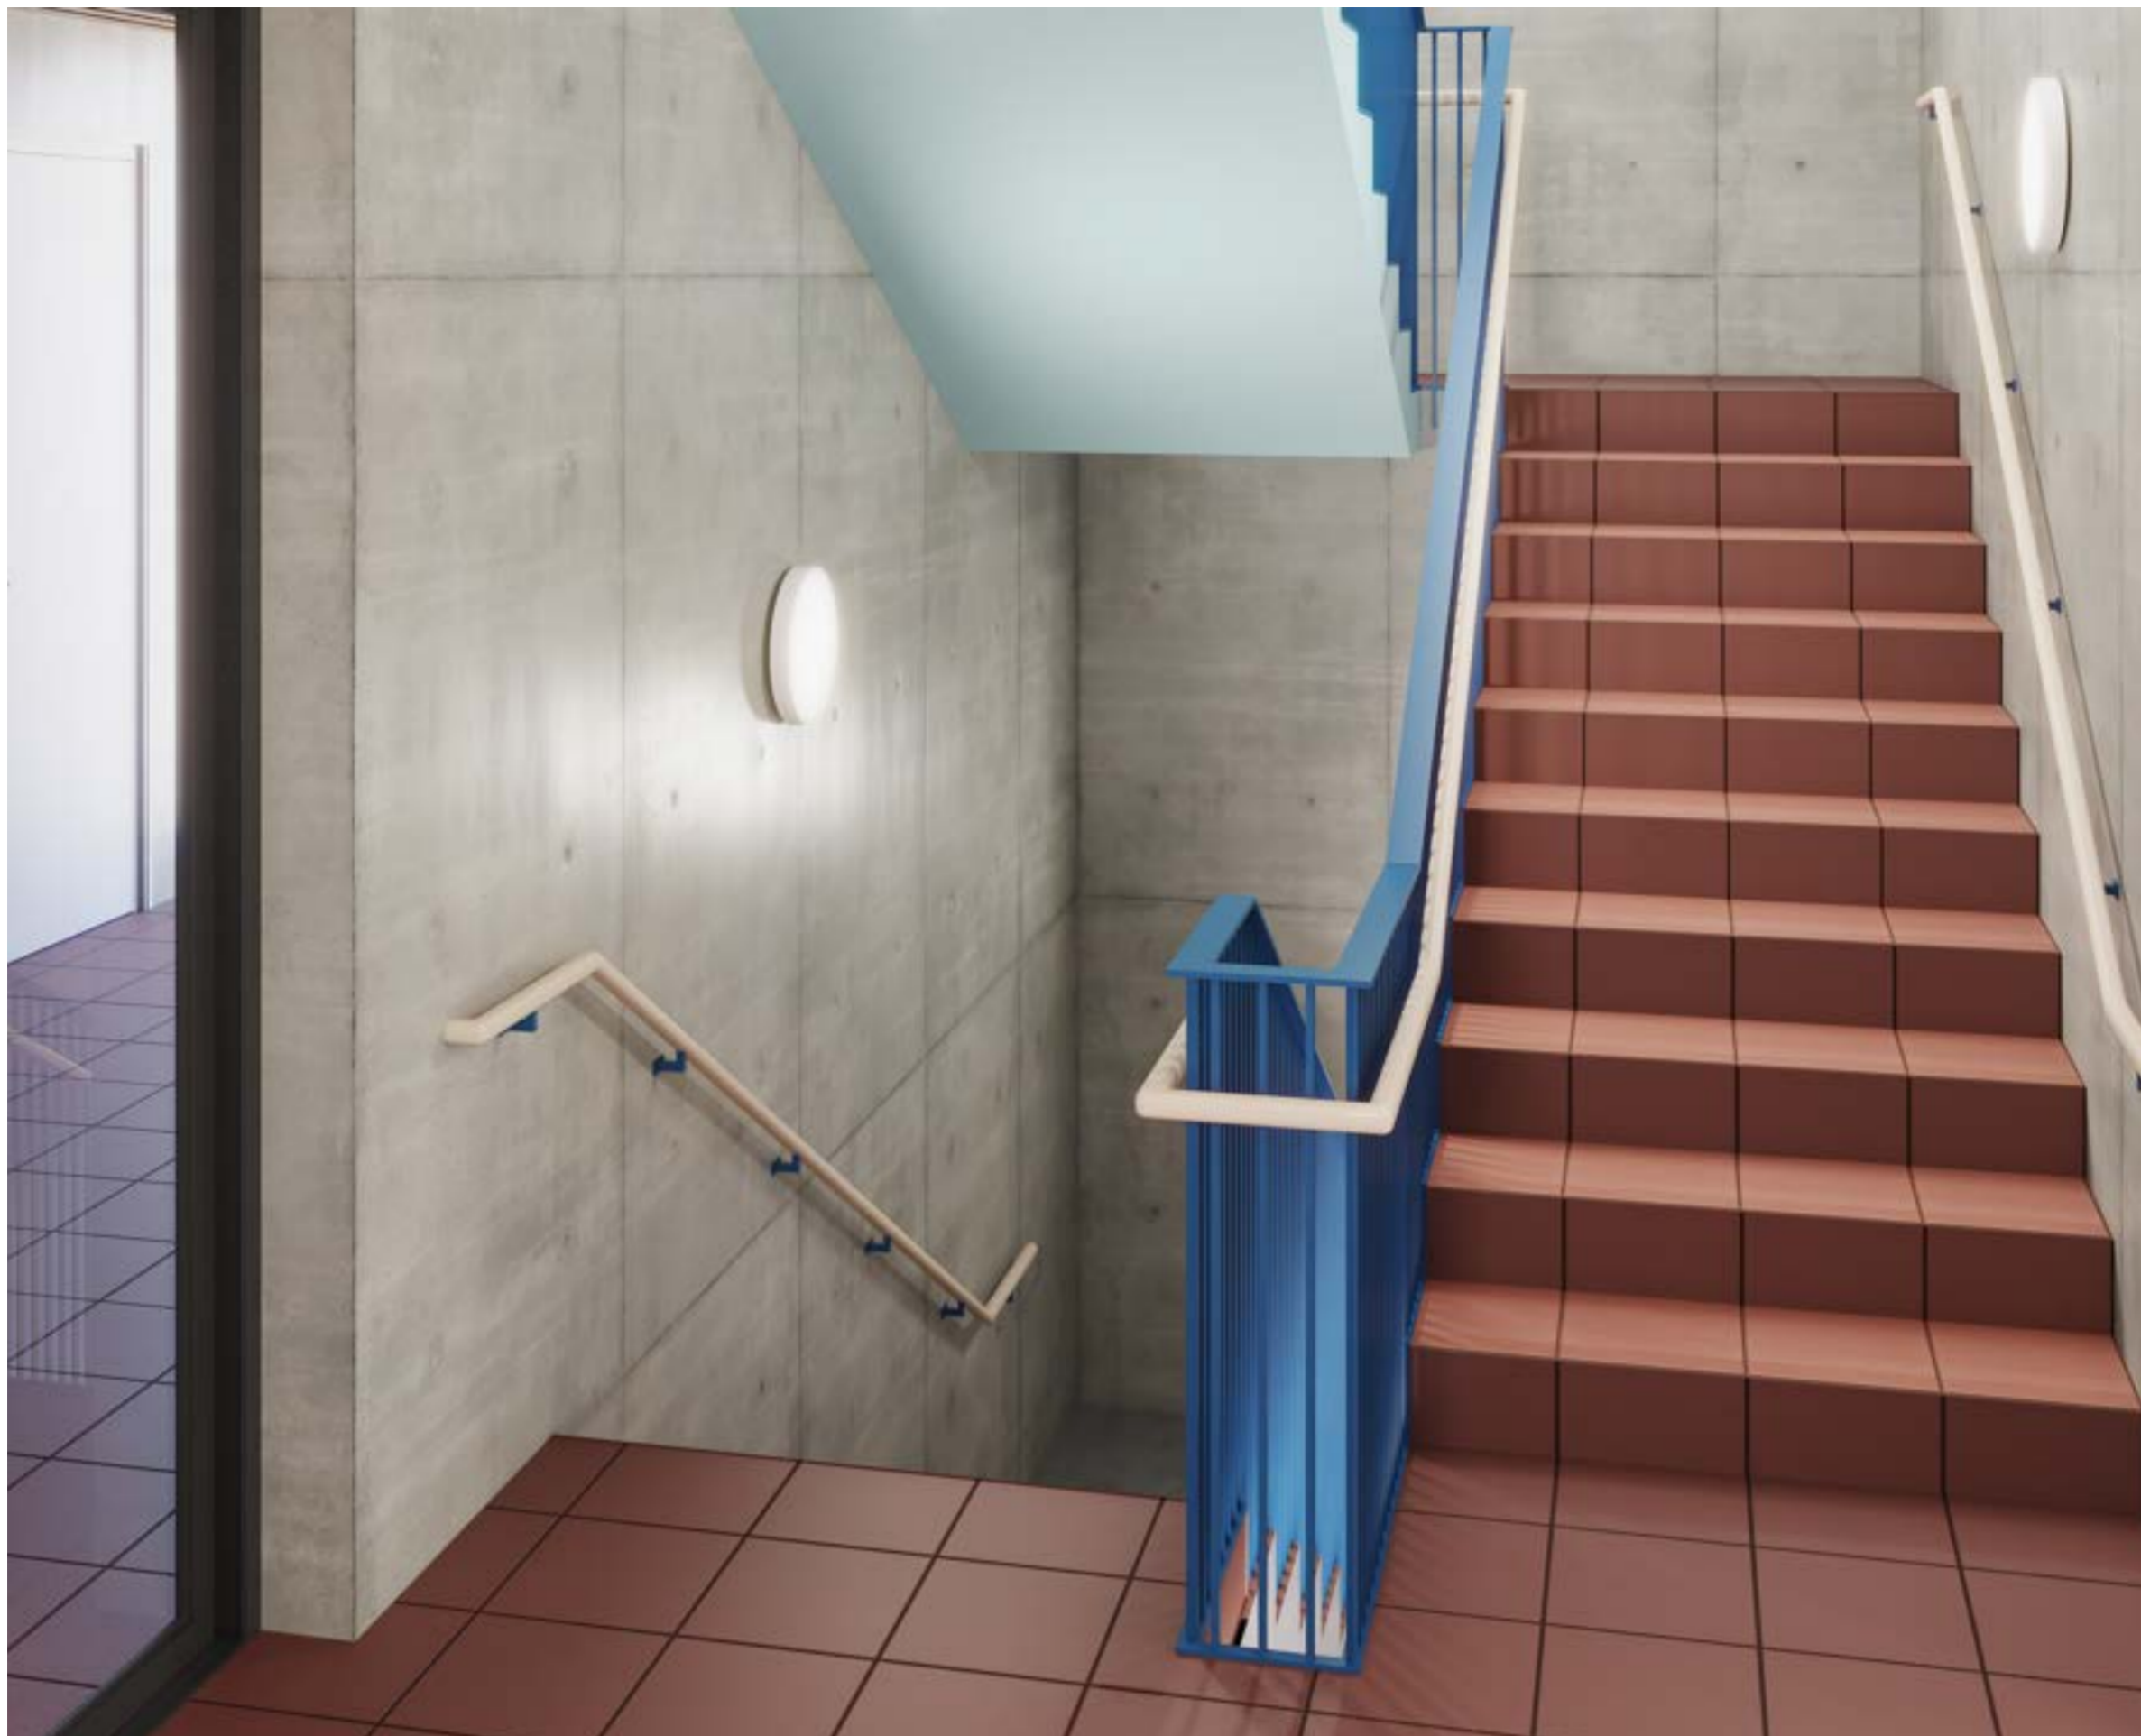

1" x 6"

SKU: 225027553

Water Absorption	ASTM C373	< 6 %
Resistance to Freeze	Not affected	
Thickness	3/8 inches	

Wall

Absorption

We care
for real life

Wall

Absorption