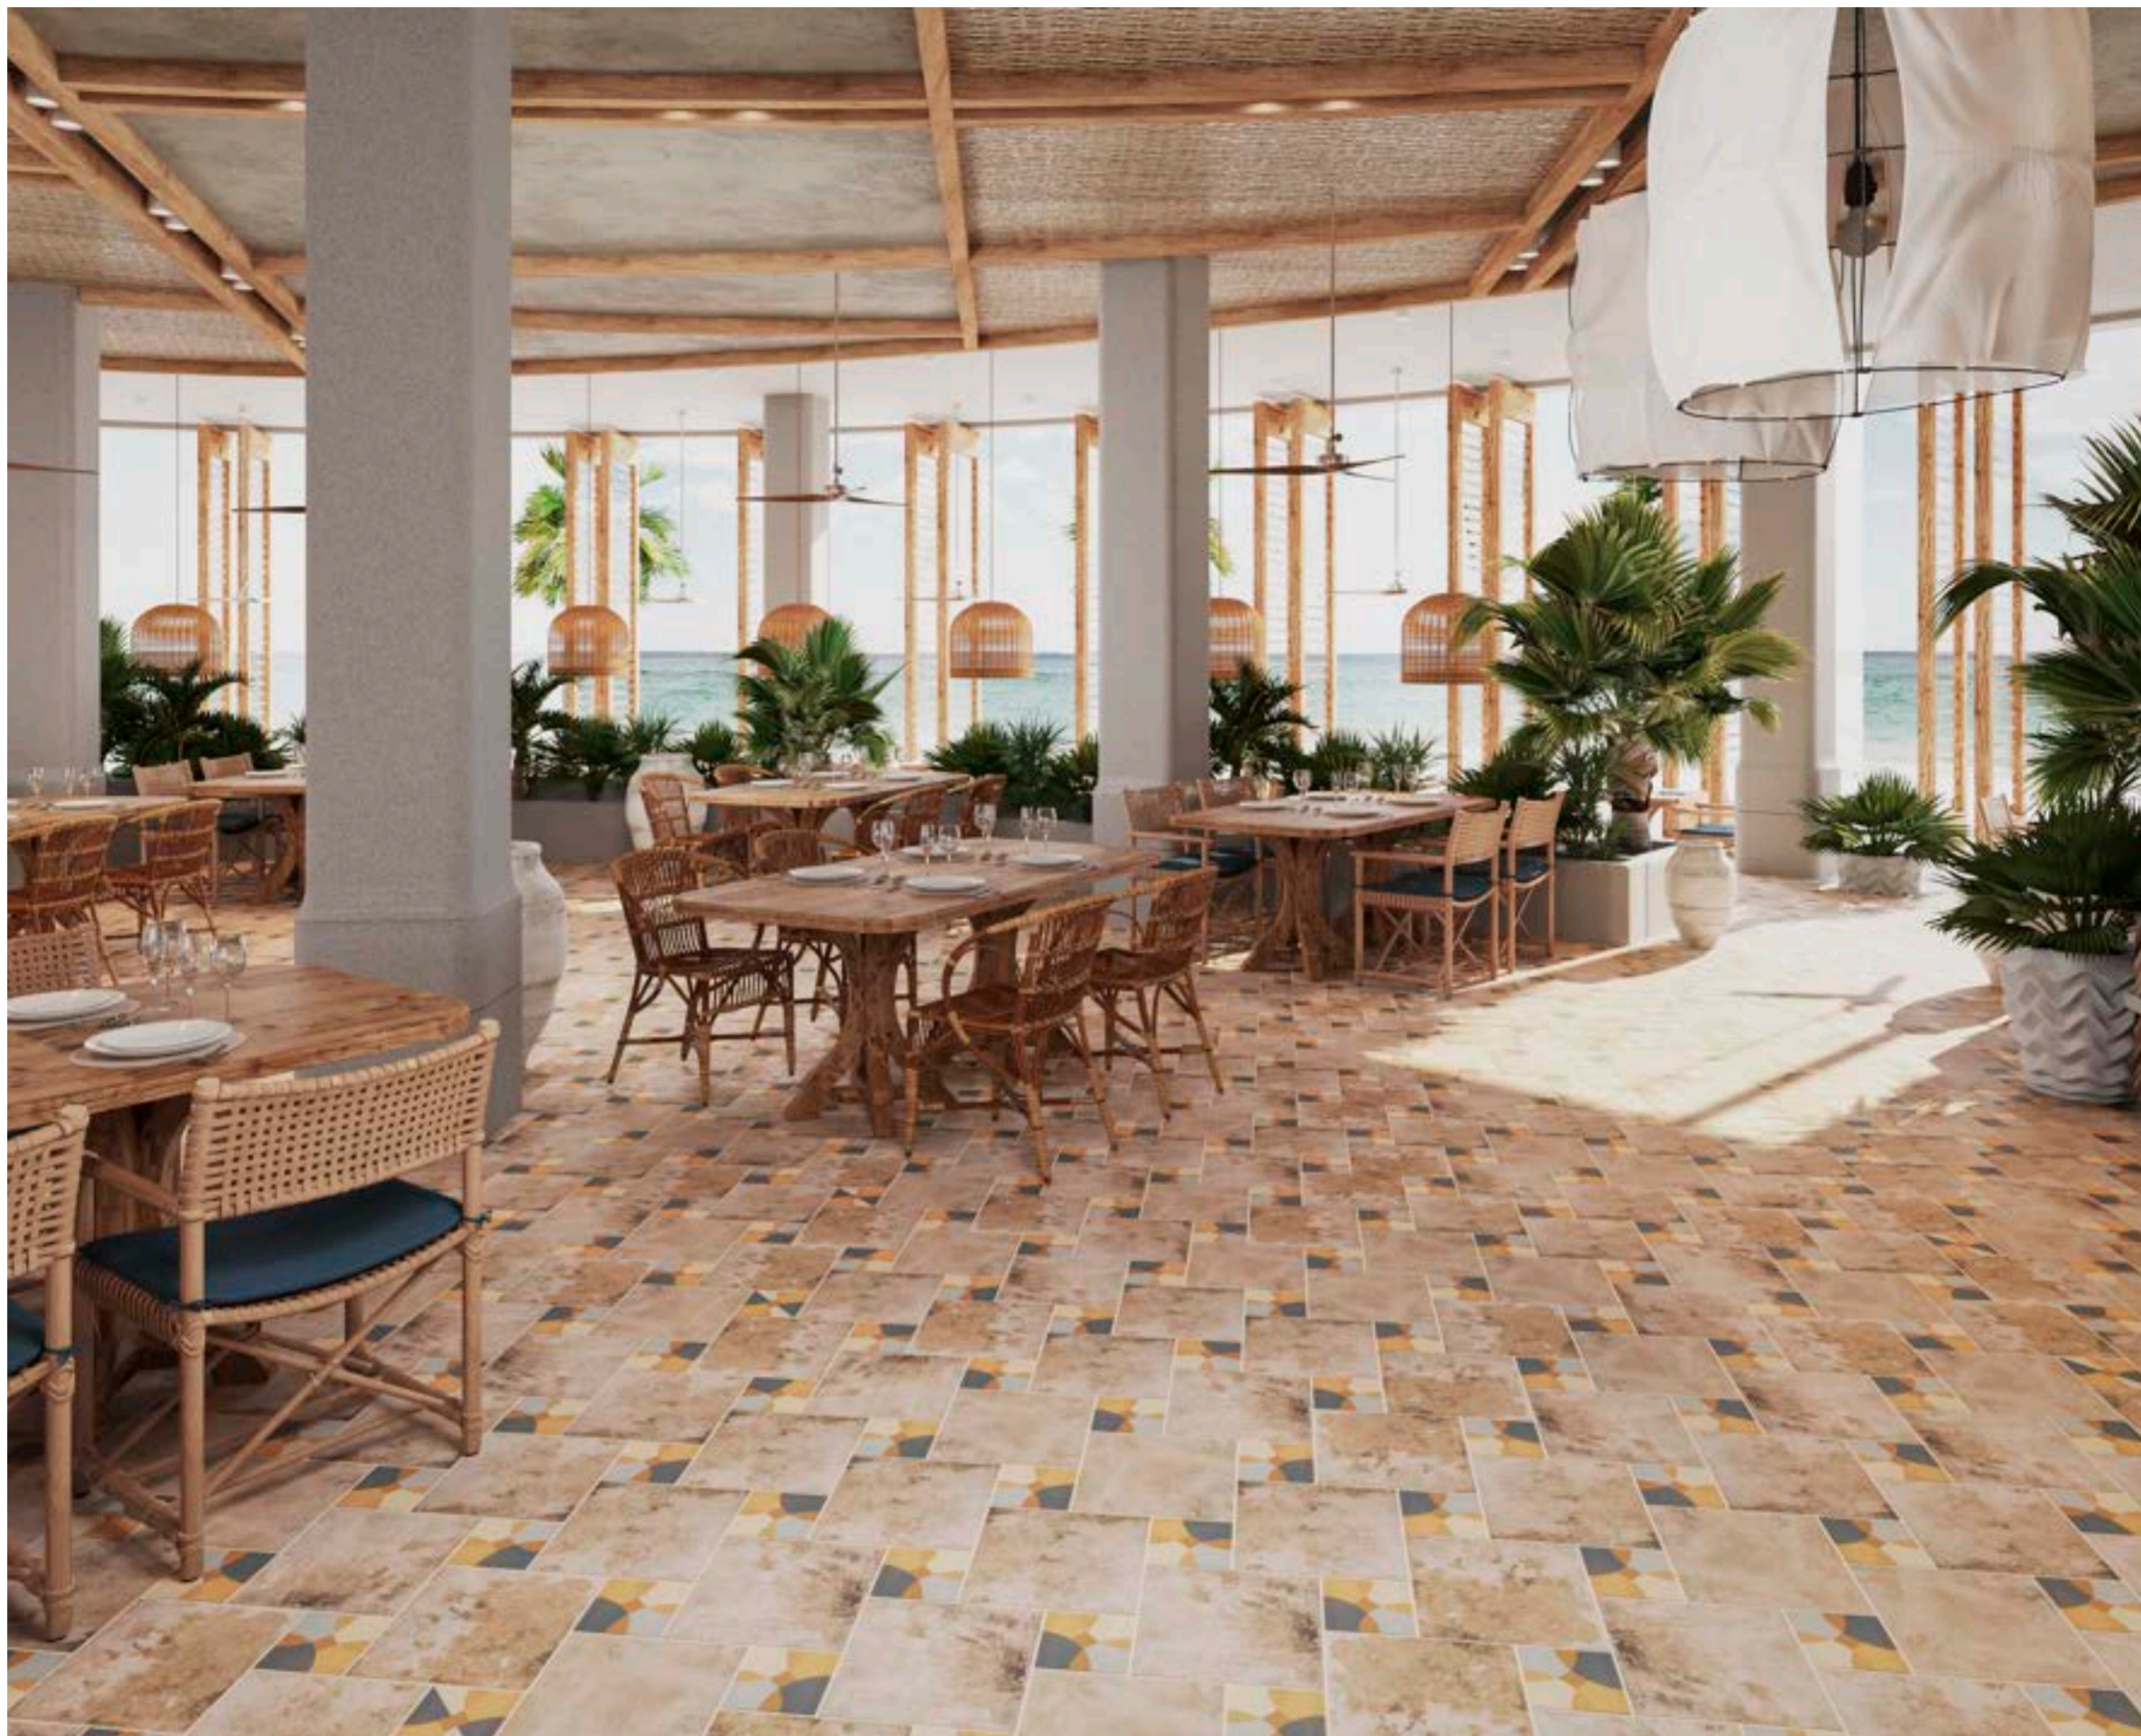

SKU: 225027665

Water Absorption	ASTM C373	< 6 %
Breaking Streght (LB)	ASTM C648	C 219 lbf
Resistance to Freeze	Not affected	
Dynamic C.O.F	< 0,42	
Thickness	3/8 inches	

Wall/Floor

High

Absorption

Satin

>C6

Quarry tile