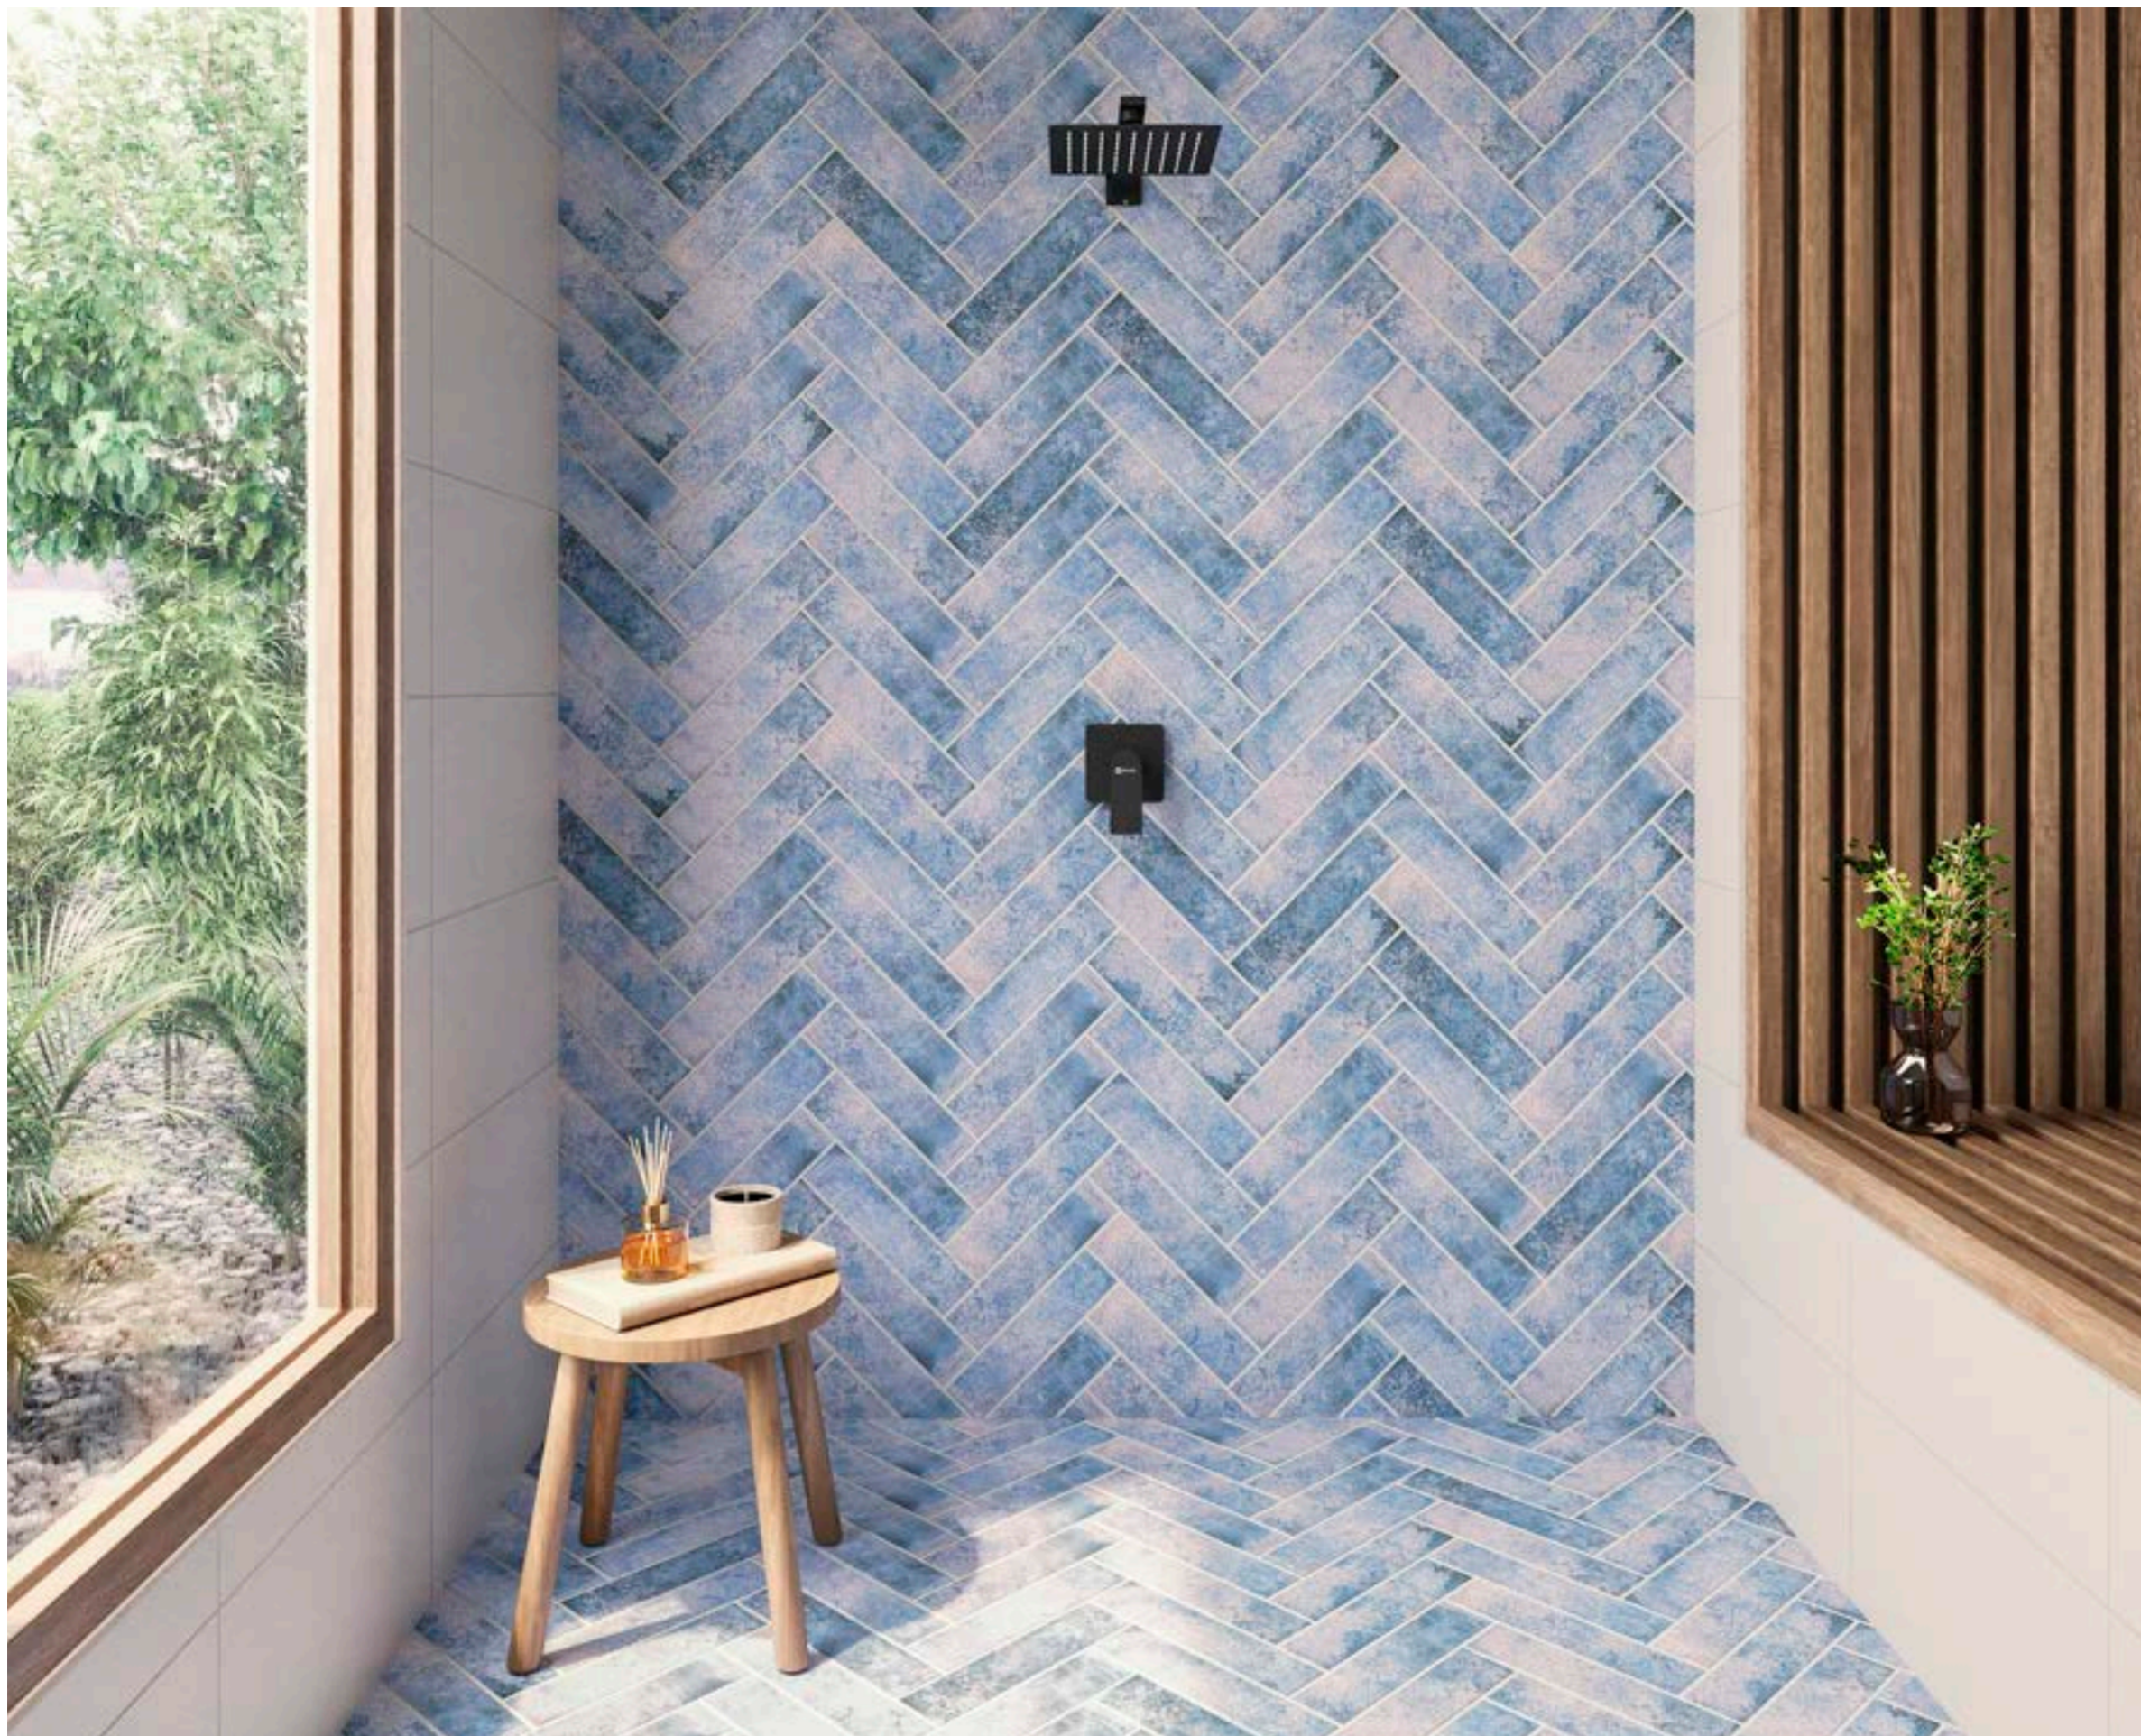

Wall/Floor

High

Absorption

Satin

>C6

Quarry tile

Porcelagres Indigo

3" x 12"