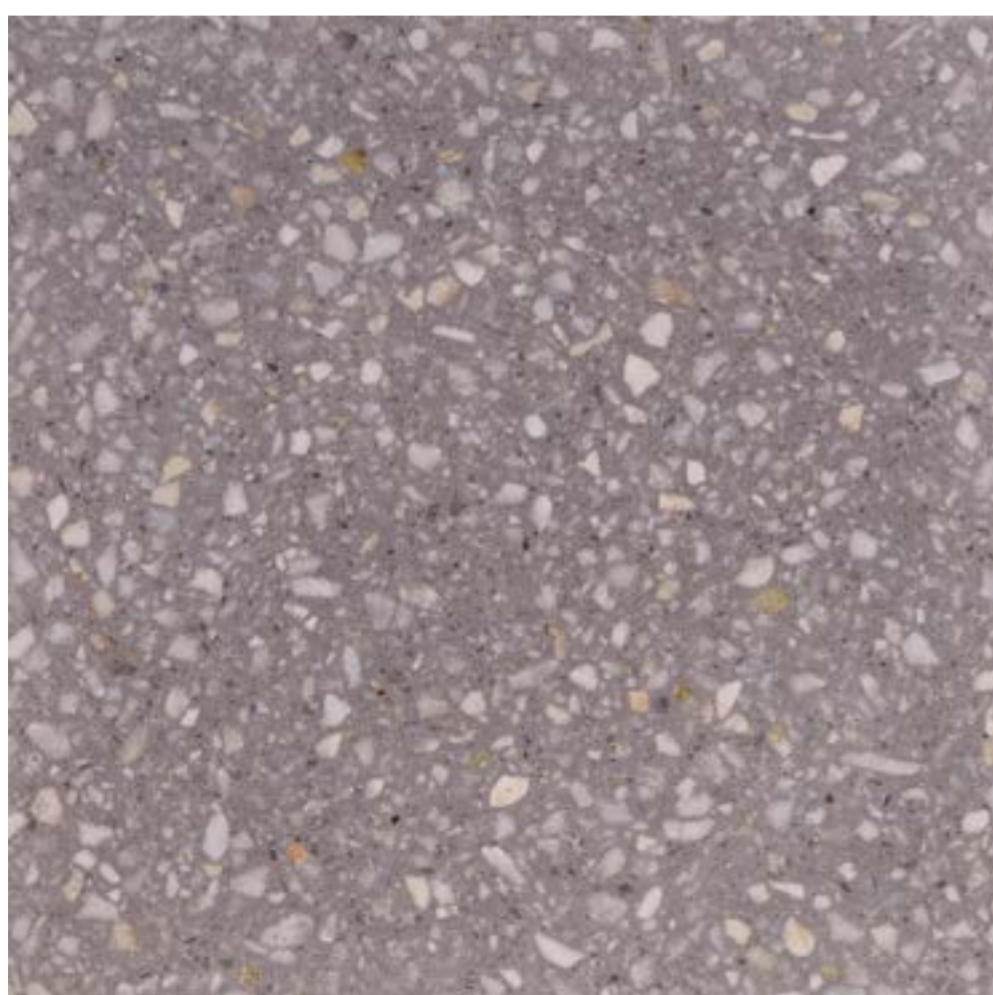

Terrazzo tile

Vita Plata

Low Polish Brushed Surface

12" x 12"

SKU: 225027857

Look	Terrazzo Tile
Water Absorption	<6,5%
Impact resistance	Min 400mm
Breaking Strength	Min 5 Mpa
m² per box	0,72m
Unit	8

We care
for real life

Floor

Commercial

Restorable

Use treated
wastewater

Recovery of
productive
waste

Recycled glass