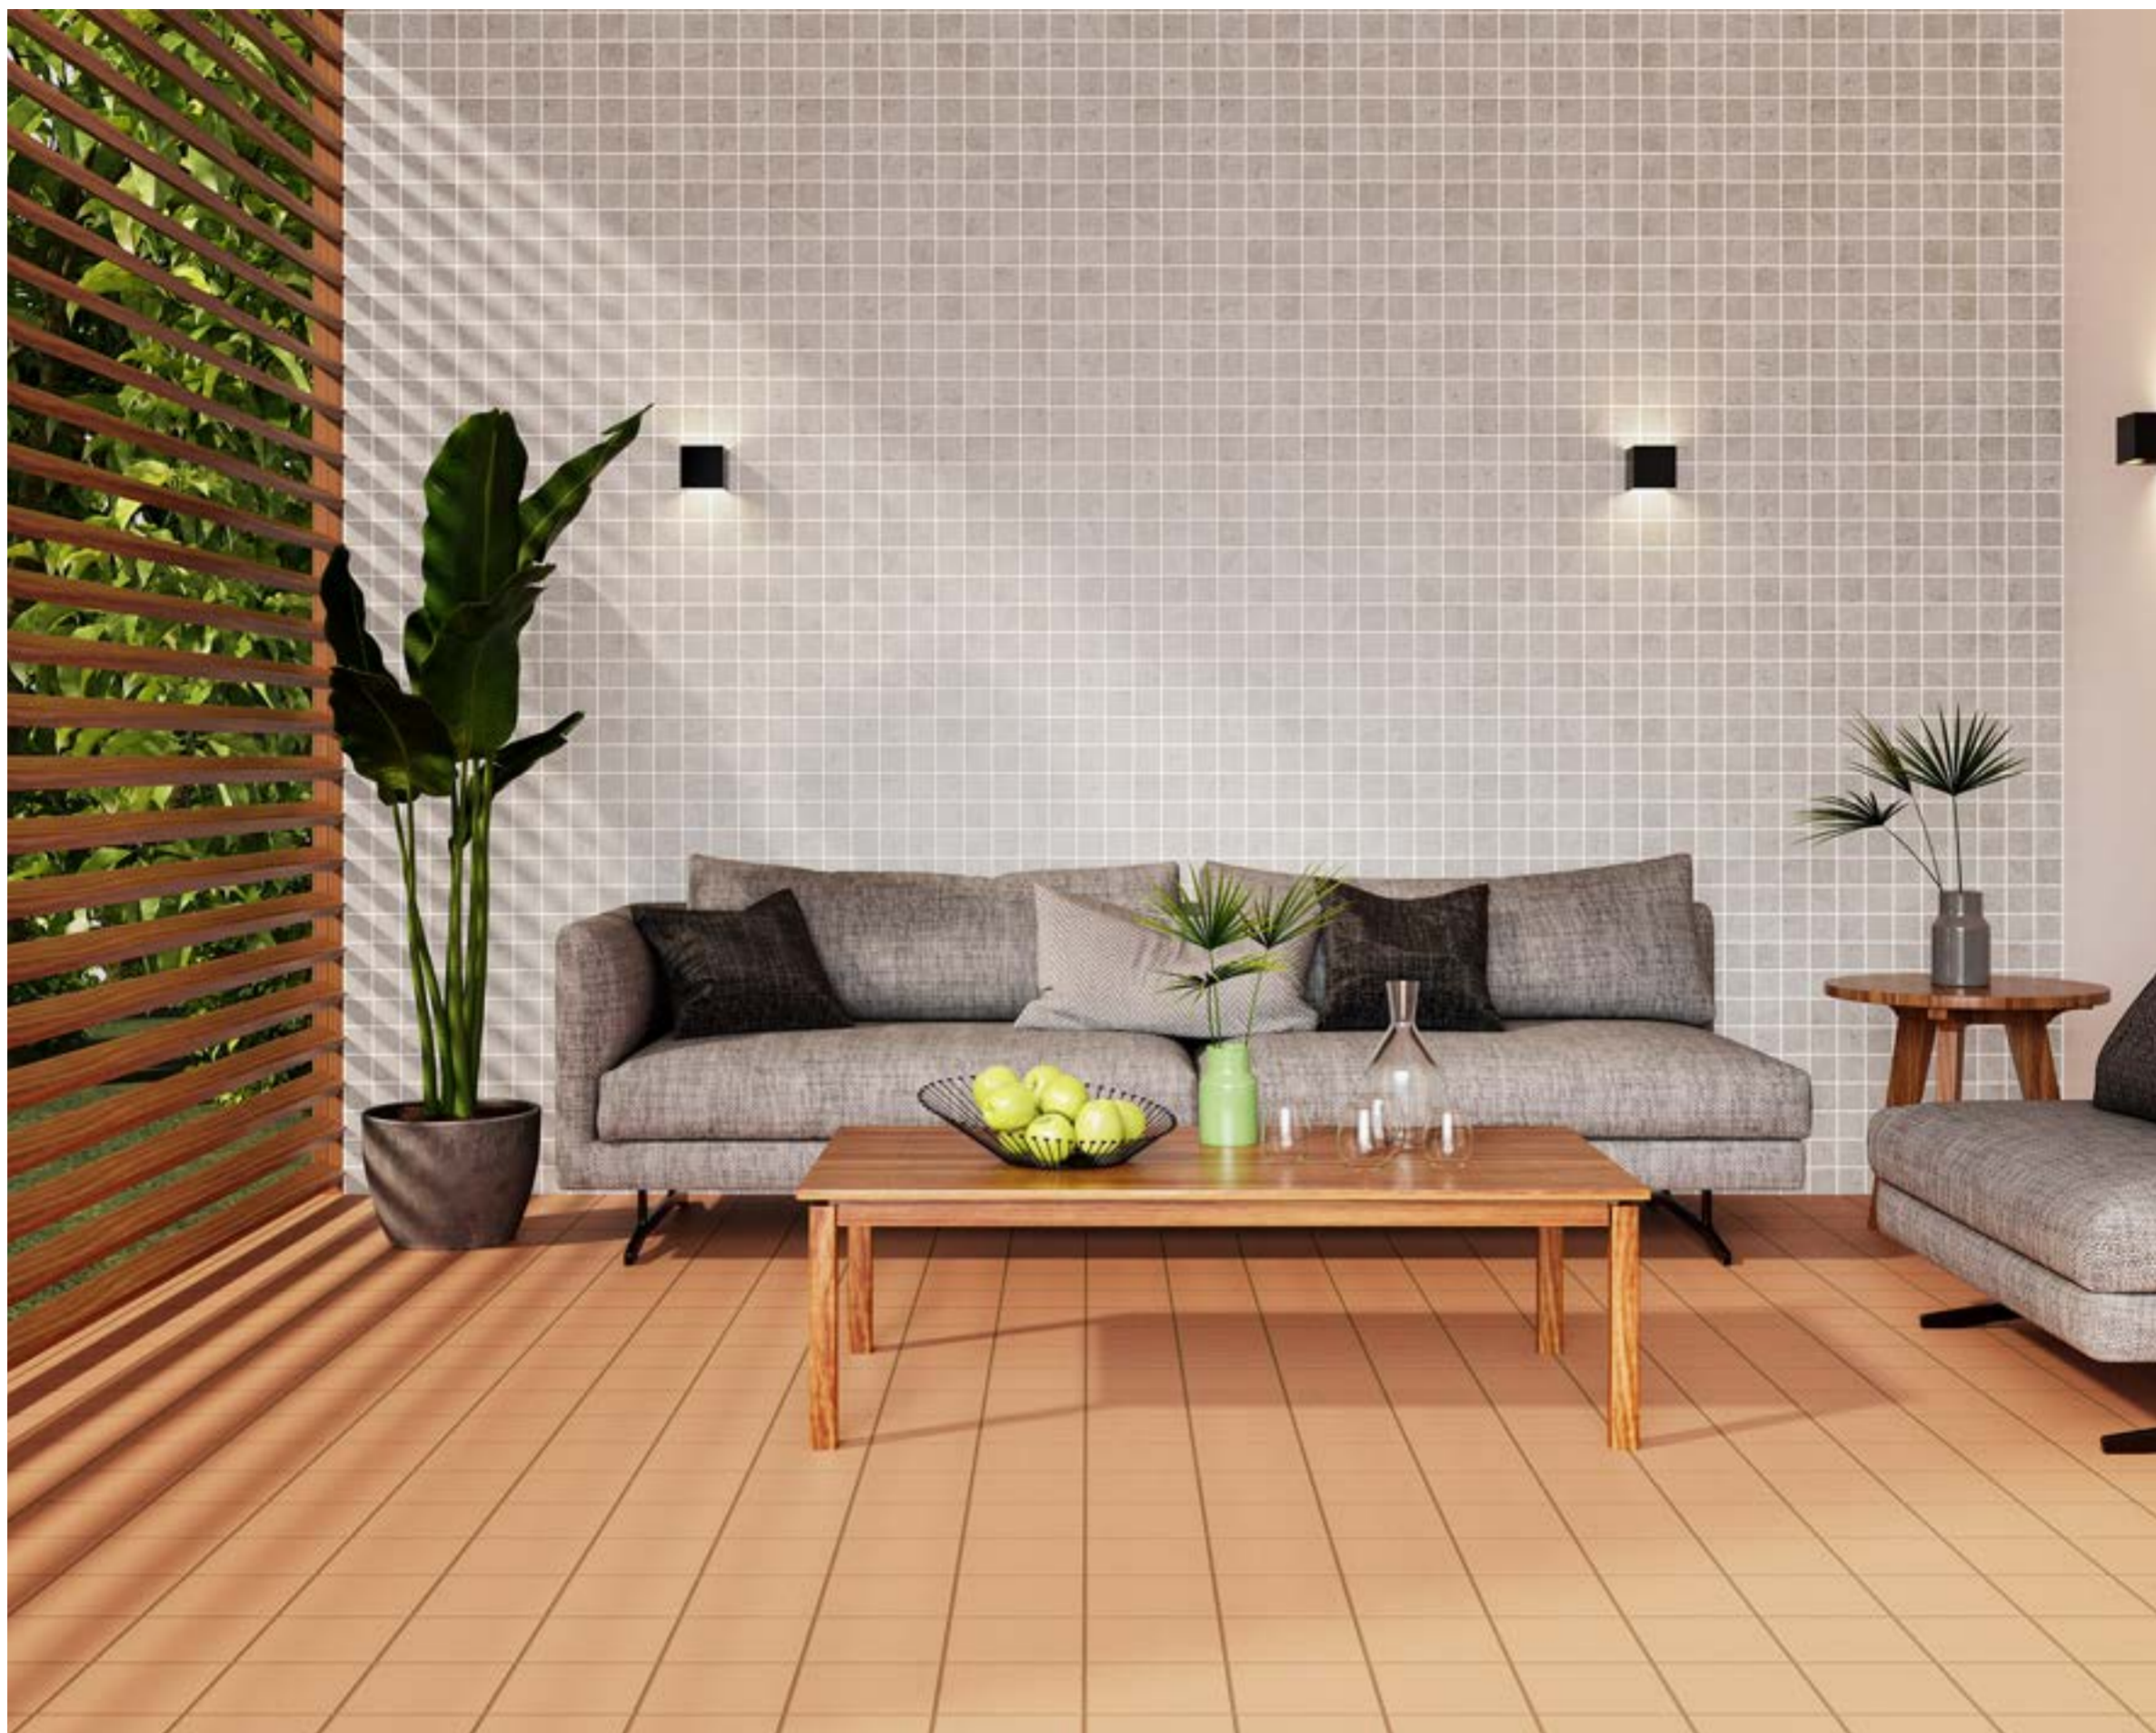

Quarry tile
Sahara
Smooth
6" x 6"

SKU: 225000385

Water Absorption	ASTM C373	< 6 %
Breaking Streght (LB)	ASTM C648	C 219 lbf
Resistance to Freeze	Not affected	
Dynamic C.O.F	> 0,42	
Thickness	3/8 inches	

Wall/Floor

Commercial

Absorption

V2