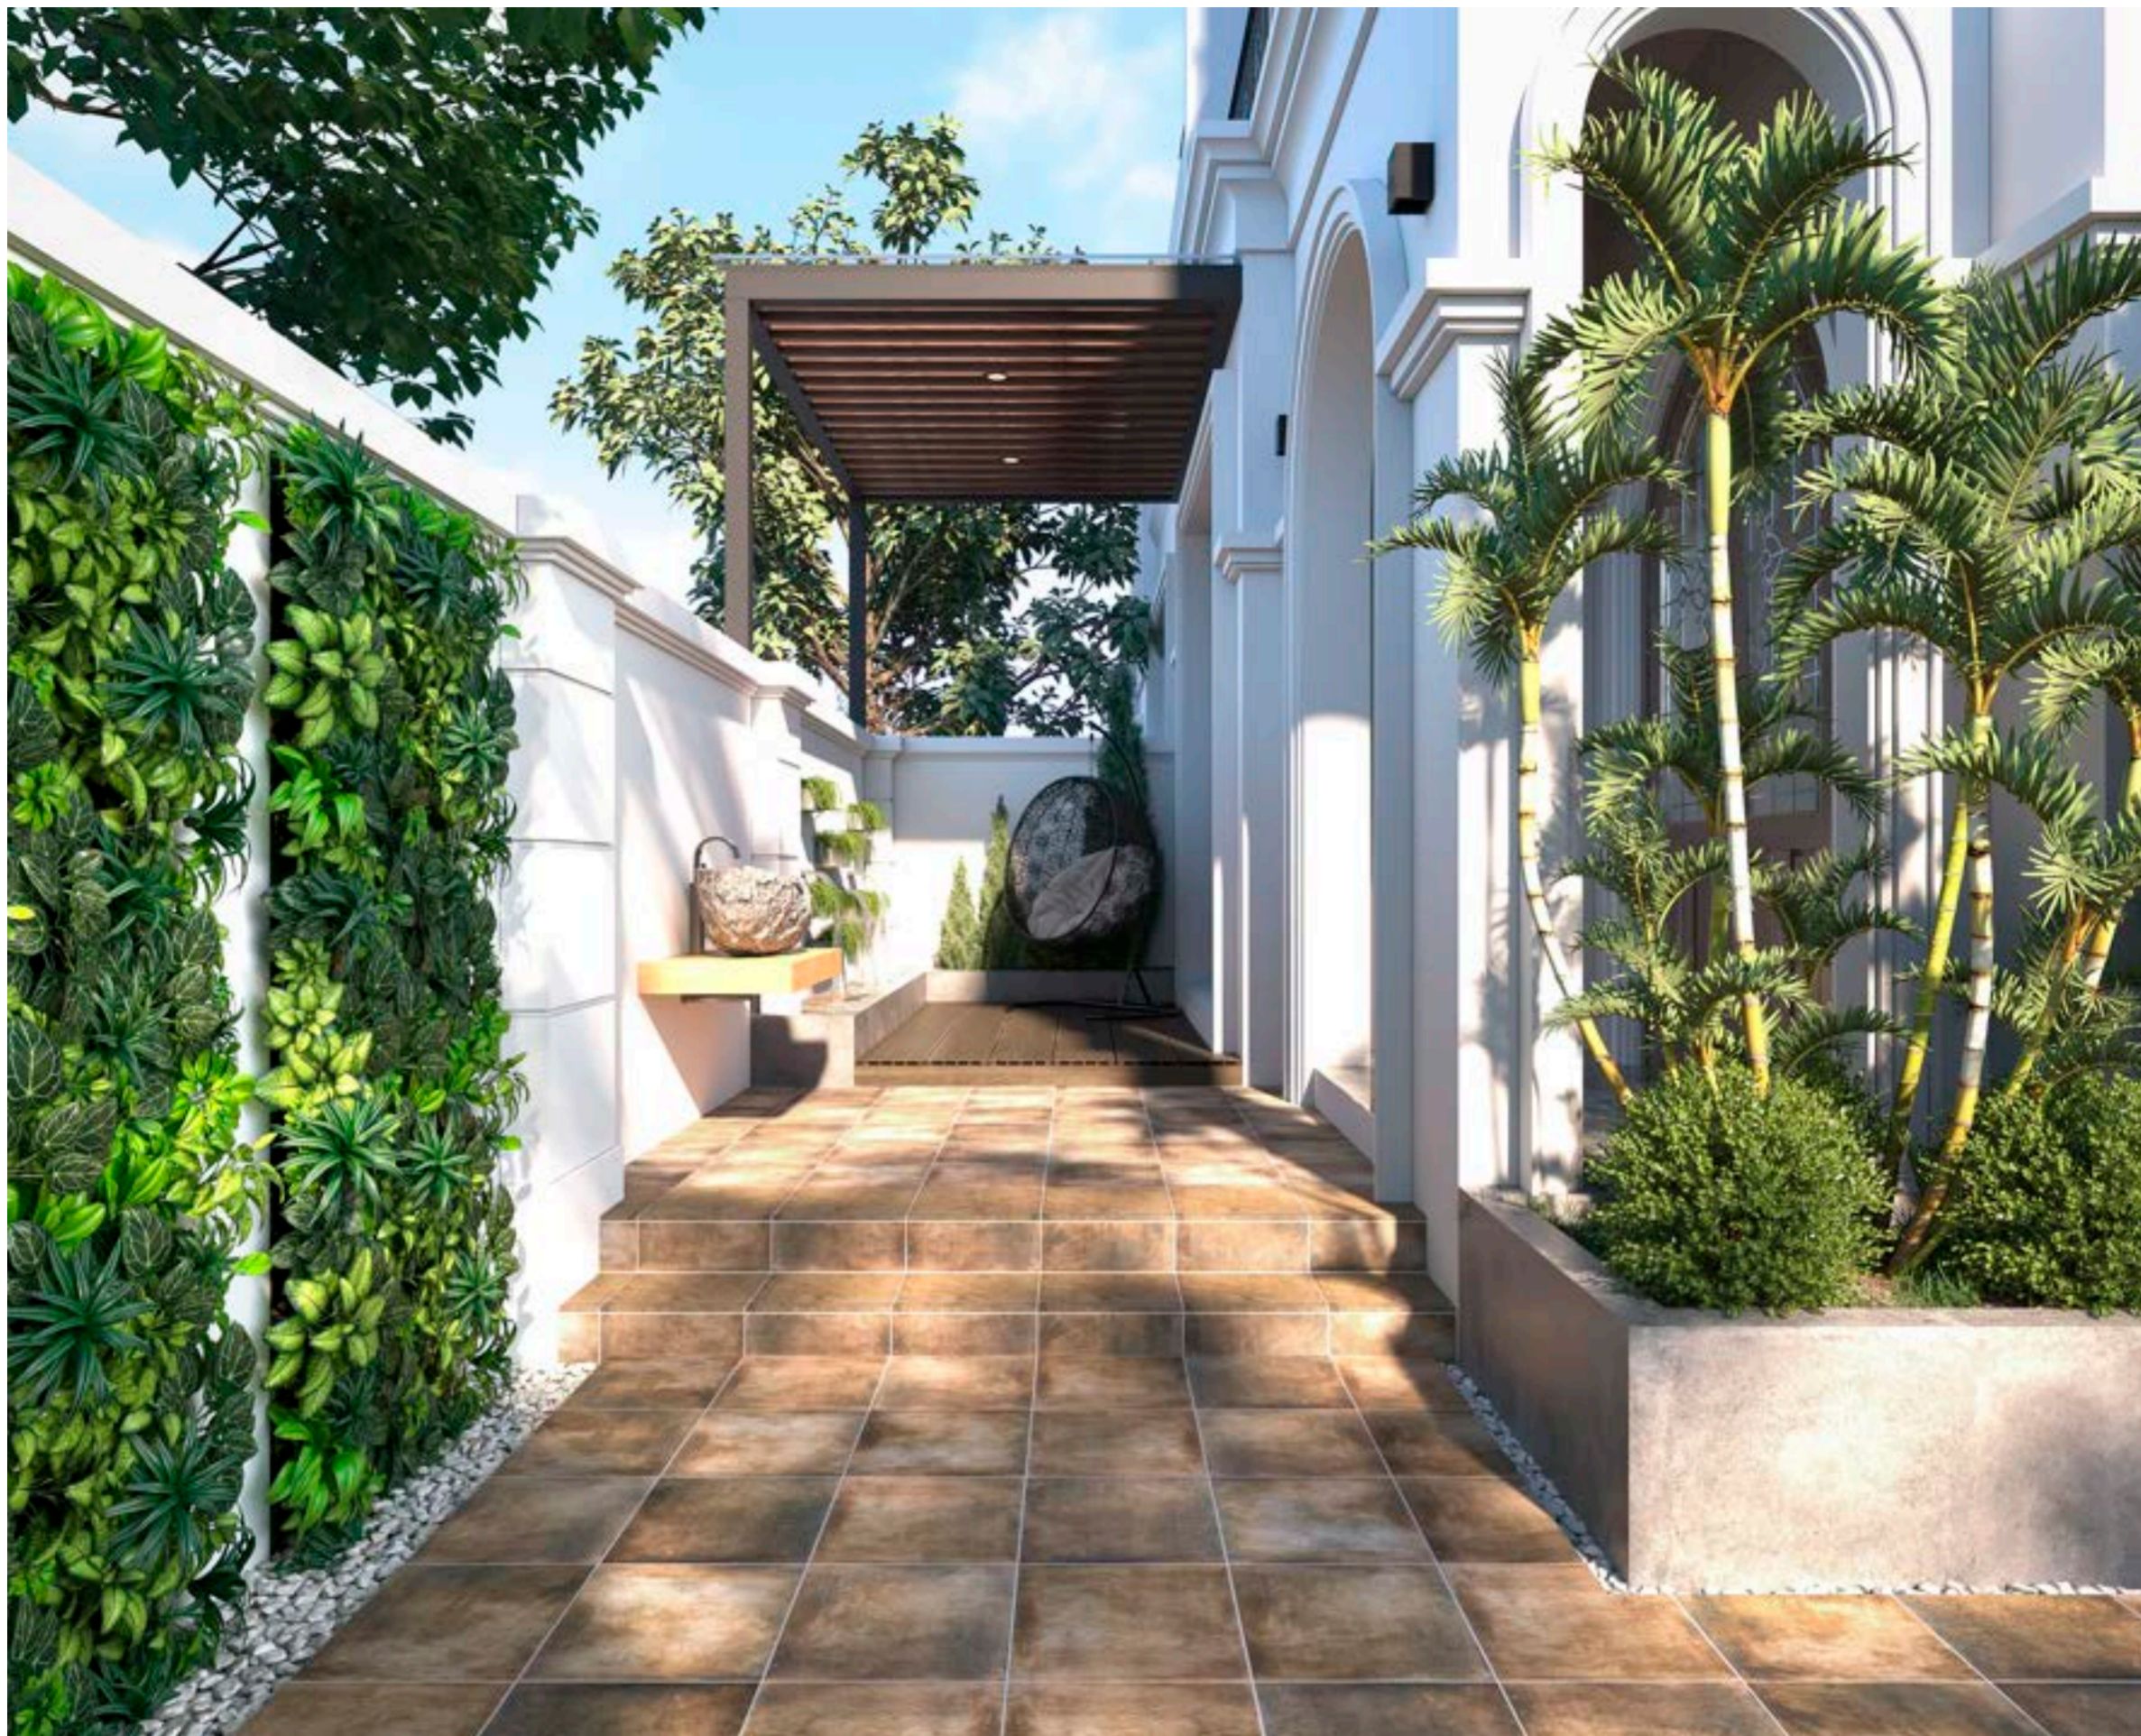

Quarry tile

Porcelagres Terracota

12" x 12"

SKU: 225027632

Water Absorption	ASTM C373	< 6 %
Breaking Streght (LB)	ASTM C648	C 219 lbf
Resistance to Freeze	Not affected	
Dynamic C.O.F	< 0,42	
Thickness	7/16 inches	

Wall/Floor

High

Absorption

Satin

>C6