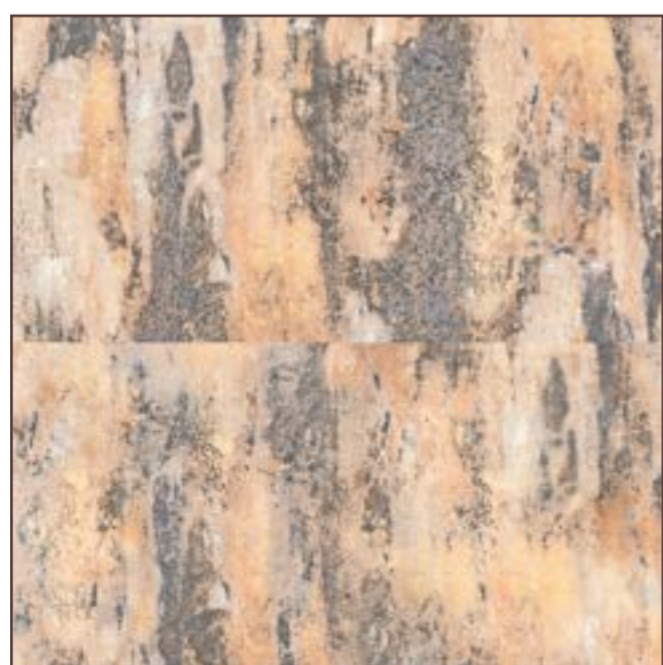

Ceramic tile

Imperiale Metallo

12" x 24"

SKU: 225029490

Other Sizes:
24" x 24"

We care
for real life

Natural
Realism

Wall/Floor

Commercial

Matte

>C6