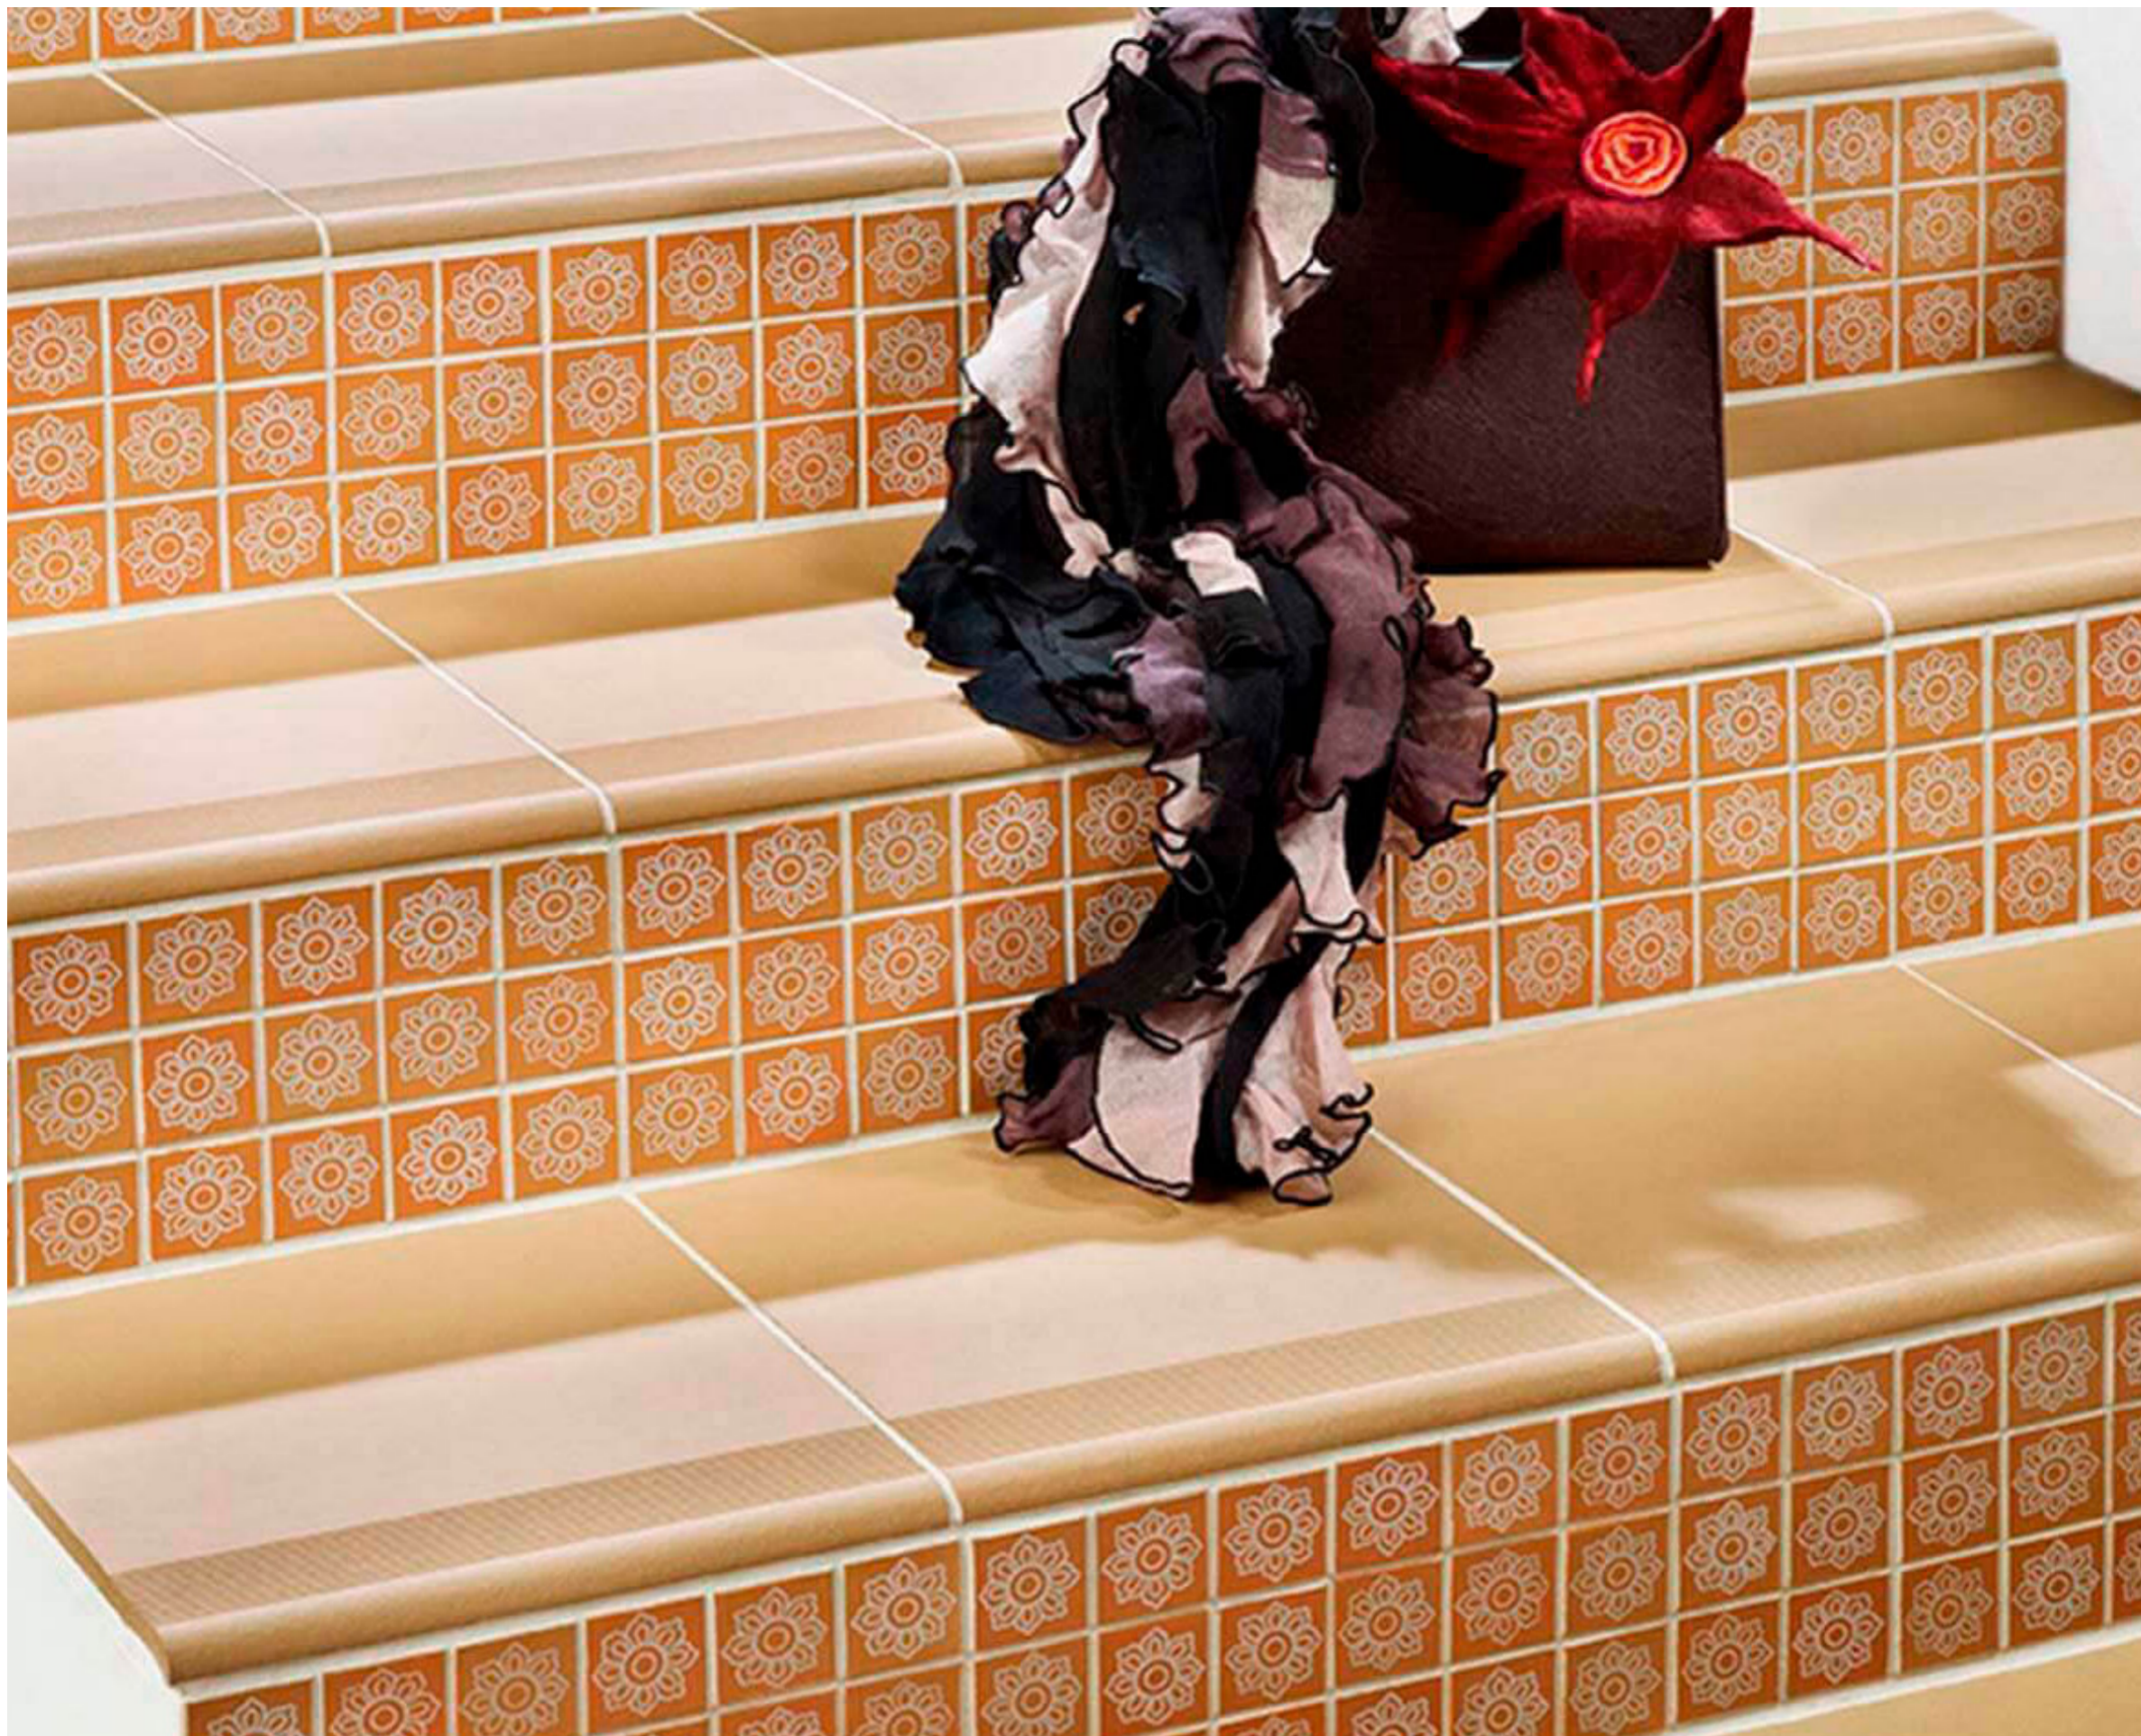

Wall/Floor

Commercial

Absorption

Quarry tile
Sahara Stair tread
Smooth

12" x 12"

SKU: 225000400

Water Absorption	ASTM C373	< 6 %
Breaking Streght (LB)	ASTM C648	C 219 lbf
Resistance to Freeze	Not affected	
Dynamic C.O.F	< 0,42	
Thickness	7/16 inches	